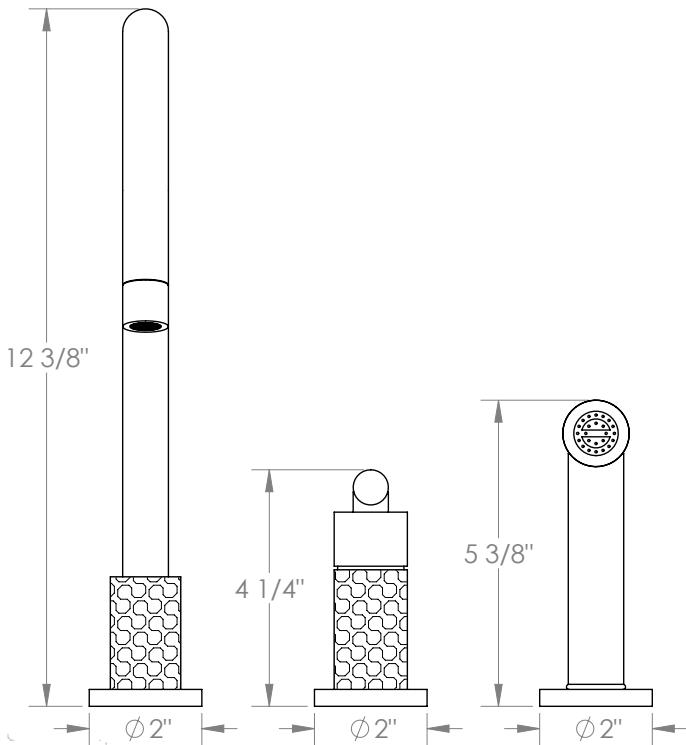

WATERMARK

BROOKLYN, NEW YORK

Sense

27-7.1.3A-CL14V

Deck Mounted, Single Handle Faucet with Side Spray

- Side Spray Hose Length: 50" (Final Length May Vary)
- Fits Deck Up To 1-3/4" Thick
- Recommended Mounting Hole: 1-3/8"
- All Lead-Free Brass Construction
- Flow Rate: 1.75 GPM
- Ceramic Mixing Cartridge
- 360° Rotating Spout
- Professional Installation Required

Available in all finishes shown on the [Watermark Designs website](https://www.watermark-designs.com)

Meets the applicable requirements of ASME A112.18.1-2005/CSA B125.1-05, entitled "Plumbing Supply Fittings".

Watermark Designs reserves the right to make revisions without notice to produce specifications. All product dimensions are nominal.

09/2023

350 Dewitt Ave. Brooklyn, NY 11207 USA | T: 1 718 257 2800 | F: 1 718 257 2144 | customerservice@watermark-designs.com