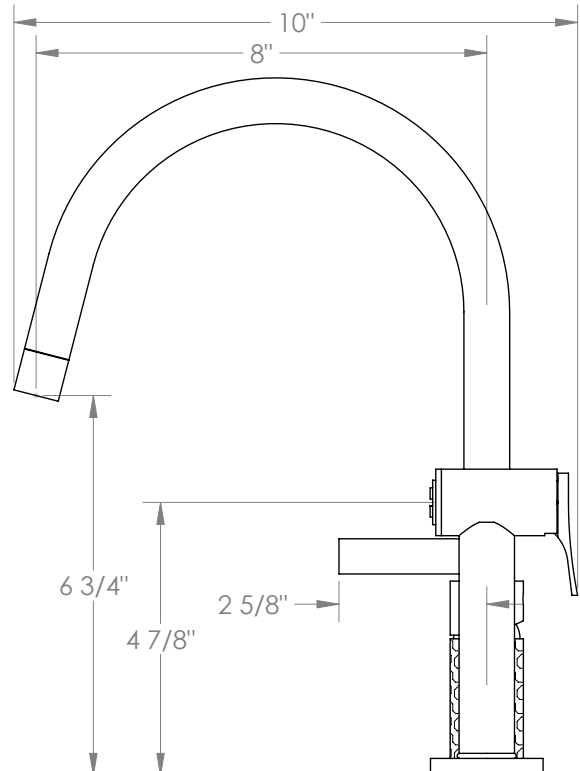

WATERMARK

BROOKLYN, NEW YORK

Sense

27-7.1.3A-CL14V

Deck Mounted, Single Handle Faucet with Side Spray

- Side Spray Hose Length: 50" (Final Length May Vary)
- Fits Deck Up To 1-3/4" Thick
- Recommended Mounting Hole: 1-3/8"
- All Lead-Free Brass Construction
- Flow Rate: 1.75 GPM
- Ceramic Mixing Cartridge
- 360° Rotating Spout
- Professional Installation Required

Available in all finishes shown on the [Watermark Designs website](https://www.watermark-designs.com)

Meets the applicable requirements of ASME A112.18.1-2005/CSA B125.1-05, entitled "Plumbing Supply Fittings".

Watermark Designs reserves the right to make revisions without notice to produce specifications. All product dimensions are nominal.

09/2023

350 Dewitt Ave. Brooklyn, NY 11207 USA | T: 1 718 257 2800 | F: 1 718 257 2144 | customerservice@watermark-designs.com