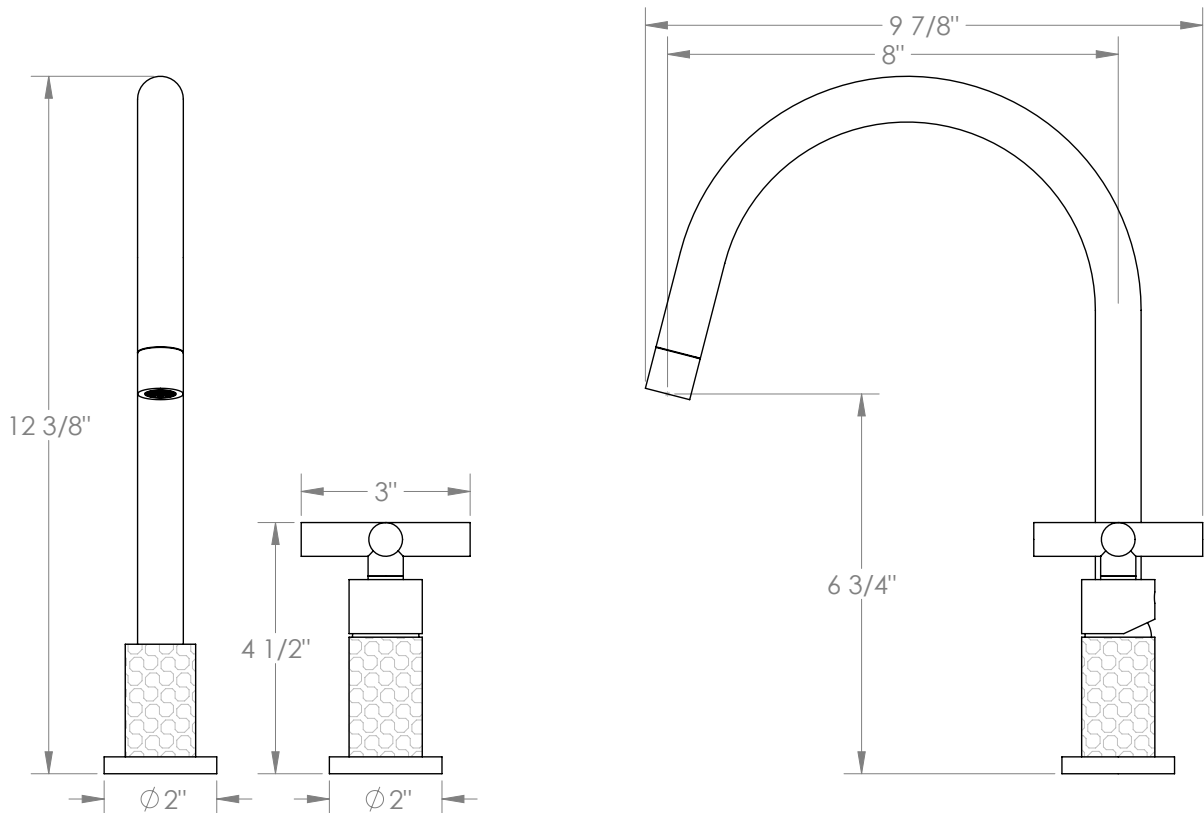

## Sense 27-7.1.3-CL15V Deck Mounted, Single Handle Faucet

- Fits Deck Up To 3" Thick
- Recommended Mounting Hole: 1-3/8"
- All Lead-Free Brass Construction
- Flow Rate: 1.75 GPM
- Ceramic Mixing Cartridge
- 360° Rotating Spout
- Professional Installation Required

Available in all finishes shown on the [Watermark Designs website](#)

Meets the applicable requirements of ASME A112.18.1-2005/CSA B125.1-05, entitled "Plumbing Supply Fittings".

Watermark Designs reserves the right to make revisions without notice to produce specifications. All product dimensions are nominal.