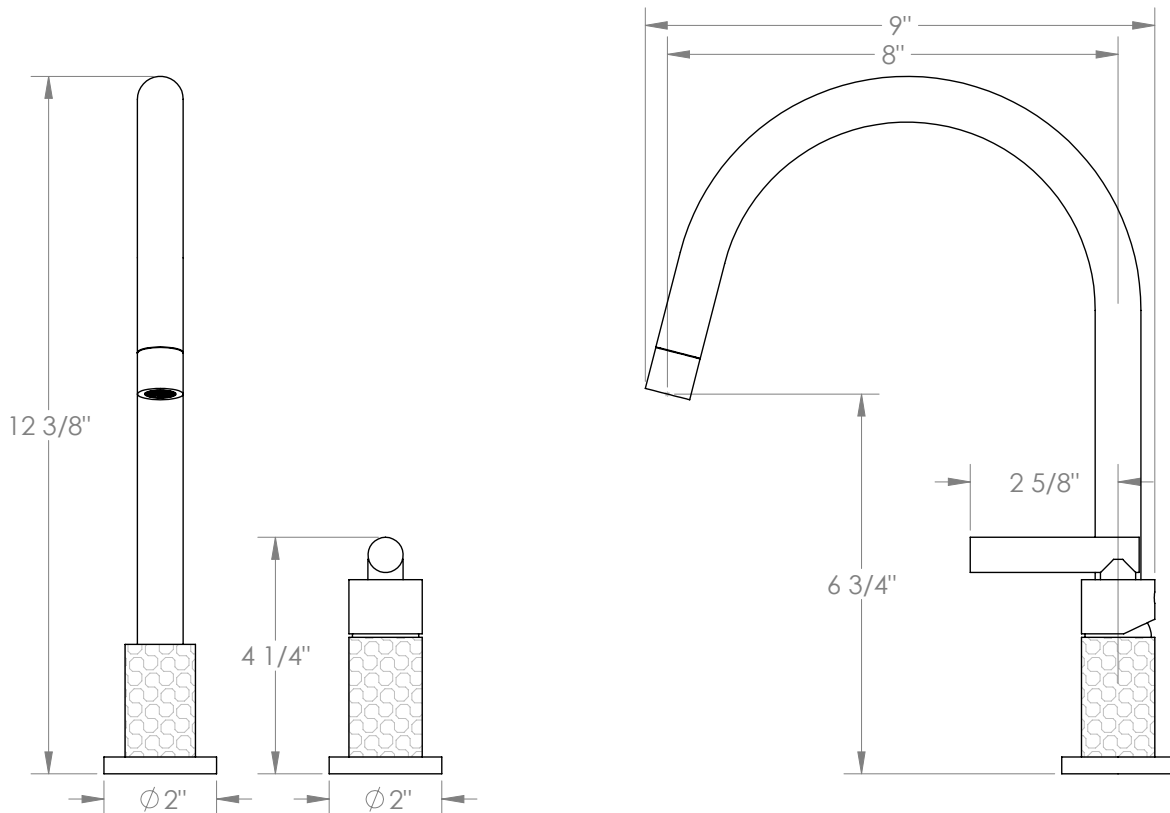

WATERMARK

BROOKLYN, NEW YORK

Sense

27-7.1.3-CL14V

Deck Mounted, Single Handle Faucet

- Fits Deck Up To 3" Thick
- Recommended Mounting Hole: 1-3/8"
- All Lead-Free Brass Construction
- Flow Rate: 1.75 GPM
- Ceramic Mixing Cartridge
- 360° Rotating Spout
- Professional Installation Required

Available in all finishes shown on the [Watermark Designs website](#)

Meets the applicable requirements of ASME A112.18.1-2005/CSA B125.1-05, entitled "Plumbing Supply Fittings".

Watermark Designs reserves the right to make revisions without notice to produce specifications. All product dimensions are nominal.