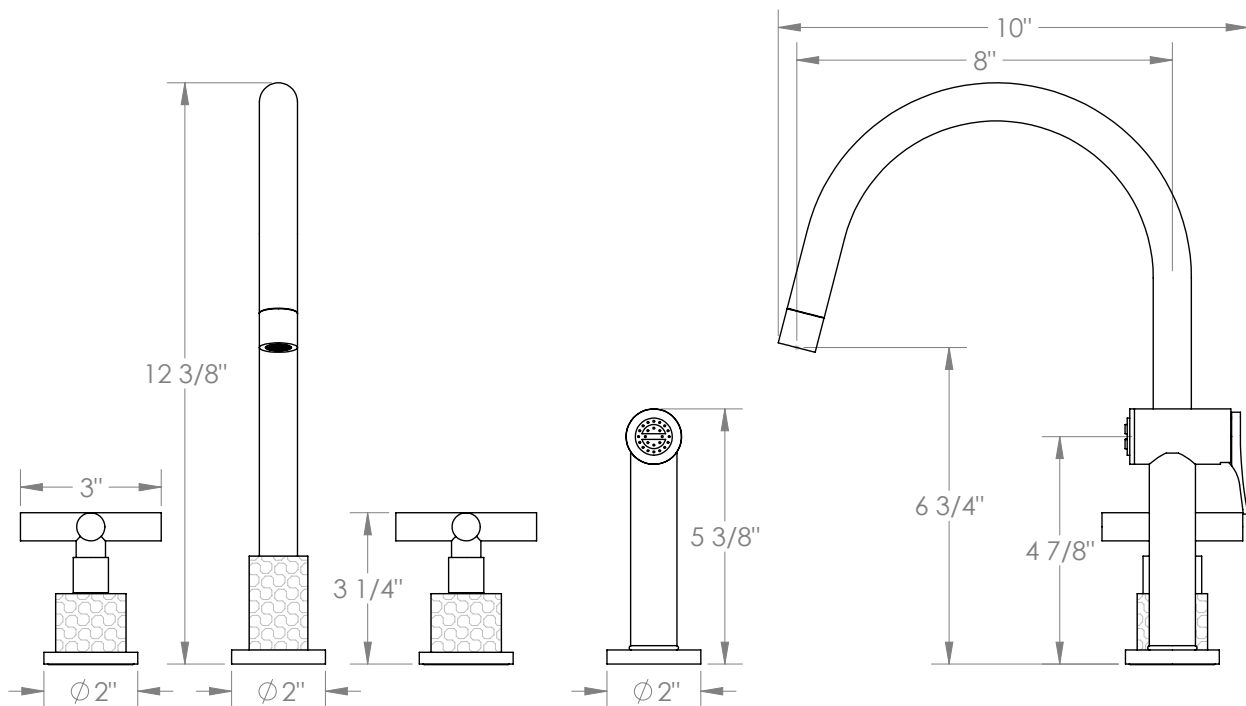

WATERMARK

BROOKLYN, NEW YORK

Sense 27-7.1-CL15

Deck Mounted, Two Handle Faucet with Side Spray

- Side Spray Hose Length: 50" (Final Length May Vary)
- Fits Deck Up To 1-3/4" Thick
- Recommended Mounting Hole: 1-3/8"
- All Lead-Free Brass Construction
- Flow Rate: 1.75 GPM
- 1/4 Turn Ceramic Cartridge
- 360° Rotating Spout
- Professional Installation Required

Available in all finishes shown on the [Watermark Designs website](#)

Meets the applicable requirements of ASME A112.18.1-2005/CSA B125.1-05, entitled "Plumbing Supply Fittings".

Watermark Designs reserves the right to make revisions without notice to produce specifications. All product dimensions are nominal.