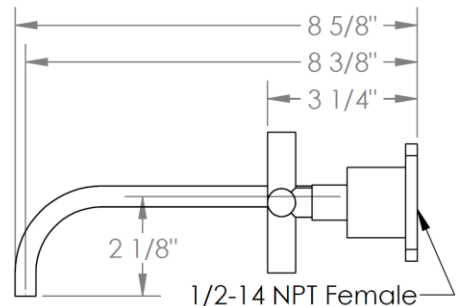

27-5-CL15

Wall Mounted 3 Hole Bath Set

Requires SS-506 or SS-THV2.2-26C concealed rough

Note: Some building codes require remote pressure balance valves for anti-scald

Meets the applicable requirements of ASME A112.18.1-2005/CSA B125.1-05, entitled "Plumbing Supply Fittings"