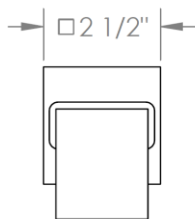

27-5-CL15

Wall Mounted 3 Hole Bath Set

Requires SS-506 or SS-THV2.2-26C concealed rough

Note: Some building codes require remote pressure balance valves for anti-scald

Meets the applicable requirements of ASME A112.18.1-2005/CSA B125.1-05, entitled "Plumbing Supply Fittings"