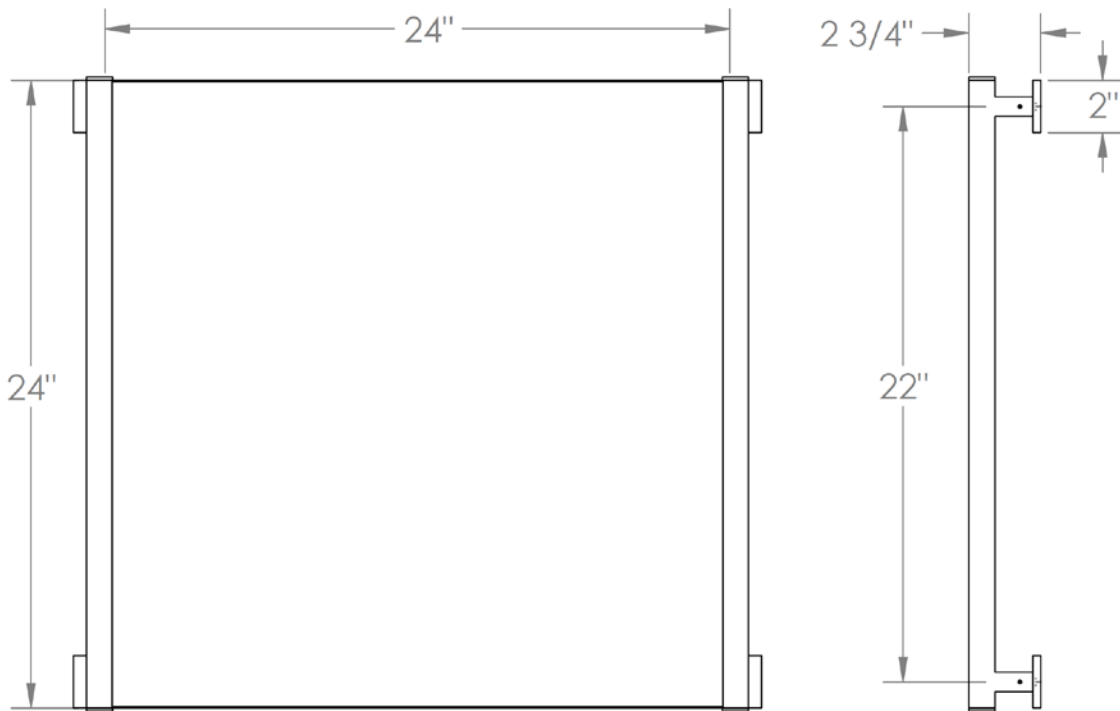

**27-0.9D**

**Wall Mounted 24" Square Mirror**

**WATERMARK DESIGNS 4/11/2018**