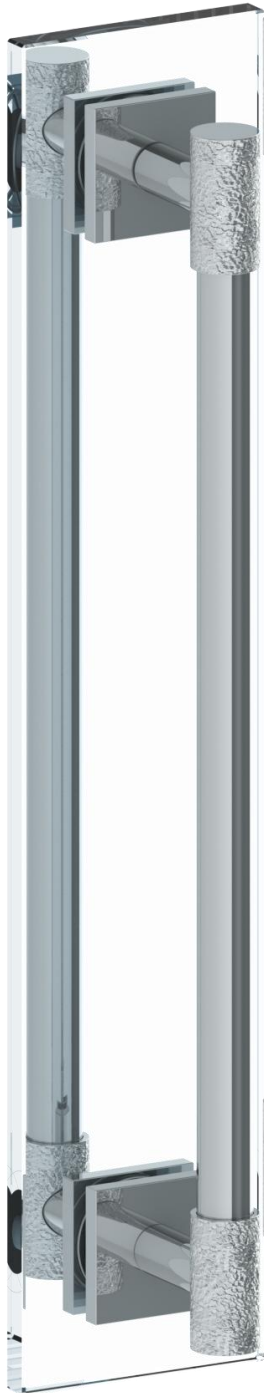

27-0.1- DDP

Glass Mounted Double Shower Door Pull
For use with 1/2" thick glass with Ø1/2" holes
Sense Collection

MODEL NO.	DIMENSION L (CENTER BAR LENGTH)	DIMENSION A (DOOR PULL CTC LENGTH)
27-0.1-6DDP	6"	7"
27-0.1-12DDP	12"	13"
27-0.1-18DDP	18"	19"
27-0.1A-DDP	24"	25"