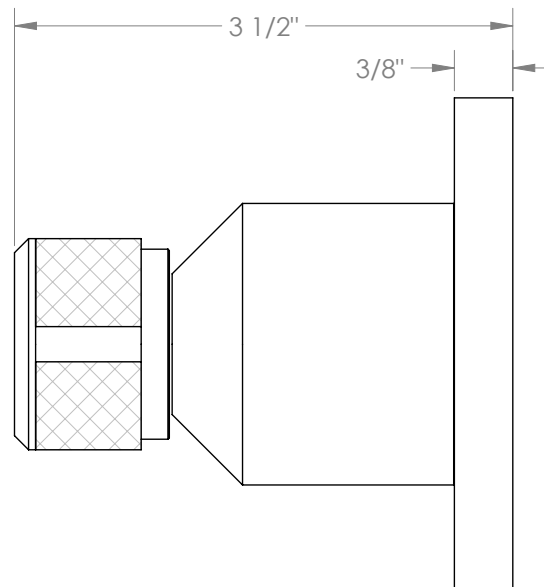

WATERMARK

BROOKLYN, NEW YORK

Urbane 25-WTRTP-IN16

Wall Mounted Trim with Faceplate

- For use with the: SS-TS200-C, SS-TS200-H, SS-TS150-C, SS-TS150-H, SS-WD2, SS-WD3, SS-VCWD2, or SS-VCWD3 concealed rough
- Professional Installation Required

Available in all finishes shown on the [Watermark Designs website](#)

Meets the applicable requirements of ASME A112.18.1-2005/CSA B125.1-05, entitled "Plumbing Supply Fittings".

Watermark Designs reserves the right to make revisions without notice to produce specifications. All product dimensions are nominal.