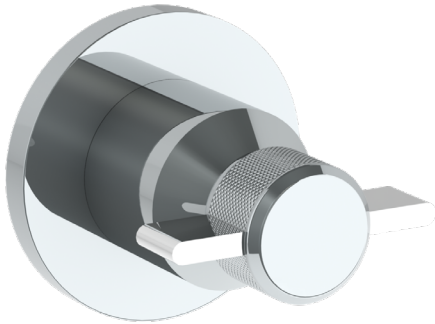

WATERMARK

BROOKLYN, NEW YORK

Urbane 25-WTRTP-IN16

Wall Mounted Trim with Faceplate

- For use with the: SS-TS200-C, SS-TS200-H, SS-TS150-C, SS-TS150-H, SS-WD2, SS-WD3, SS-VCWD2, or SS-VCWD3 concealed rough
- Professional Installation Required

Available in all finishes shown on the [Watermark Designs website](#)

Meets the applicable requirements of ASME A112.18.1-2005/CSA B125.1-05, entitled "Plumbing Supply Fittings".

Watermark Designs reserves the right to make revisions without notice to produce specifications. All product dimensions are nominal.