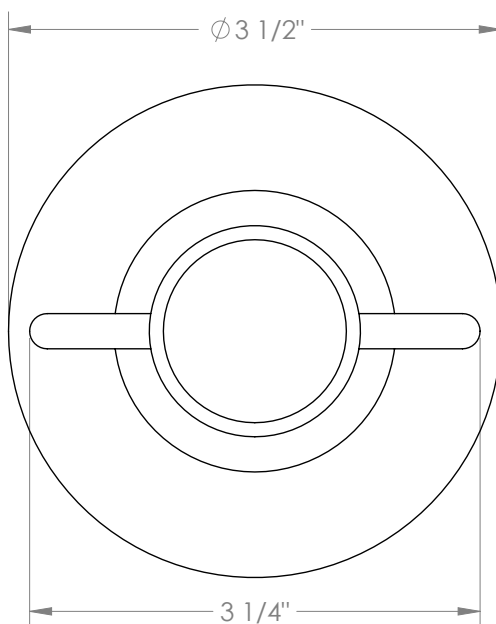

WATERMARK

BROOKLYN, NEW YORK

Urbane 25-WTRTP-IN16

Wall Mounted Trim with Faceplate

- For use with the: SS-TS200-C, SS-TS200-H, SS-TS150-C, SS-TS150-H, SS-WD2, SS-WD3, SS-VCWD2, or SS-VCWD3 concealed rough
- Professional Installation Required

Available in all finishes shown on the [Watermark Designs website](#)

Meets the applicable requirements of ASME A112.18.1-2005/CSA B125.1-05, entitled "Plumbing Supply Fittings".

Watermark Designs reserves the right to make revisions without notice to produce specifications. All product dimensions are nominal.