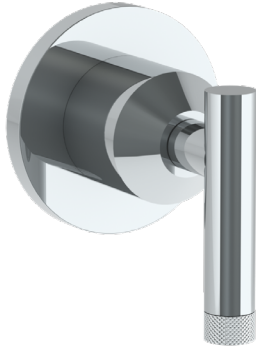

WATERMARK

BROOKLYN, NEW YORK

Urbane 25-WTRTP-IN14

Wall Mounted Trim with Faceplate

- For use with the: SS-TS200-C, SS-TS200-H, SS-TS150-C, SS-TS150-H, SS-WD2, SS-WD3, SS-VCWD2, or SS-VCWD3 concealed rough
- Professional Installation Required

Available in all finishes shown on the [Watermark Designs website](#)

Meets the applicable requirements of ASME A112.18.1-2005/CSA B125.1-05, entitled "Plumbing Supply Fittings".

Watermark Designs reserves the right to make revisions without notice to produce specifications. All product dimensions are nominal.