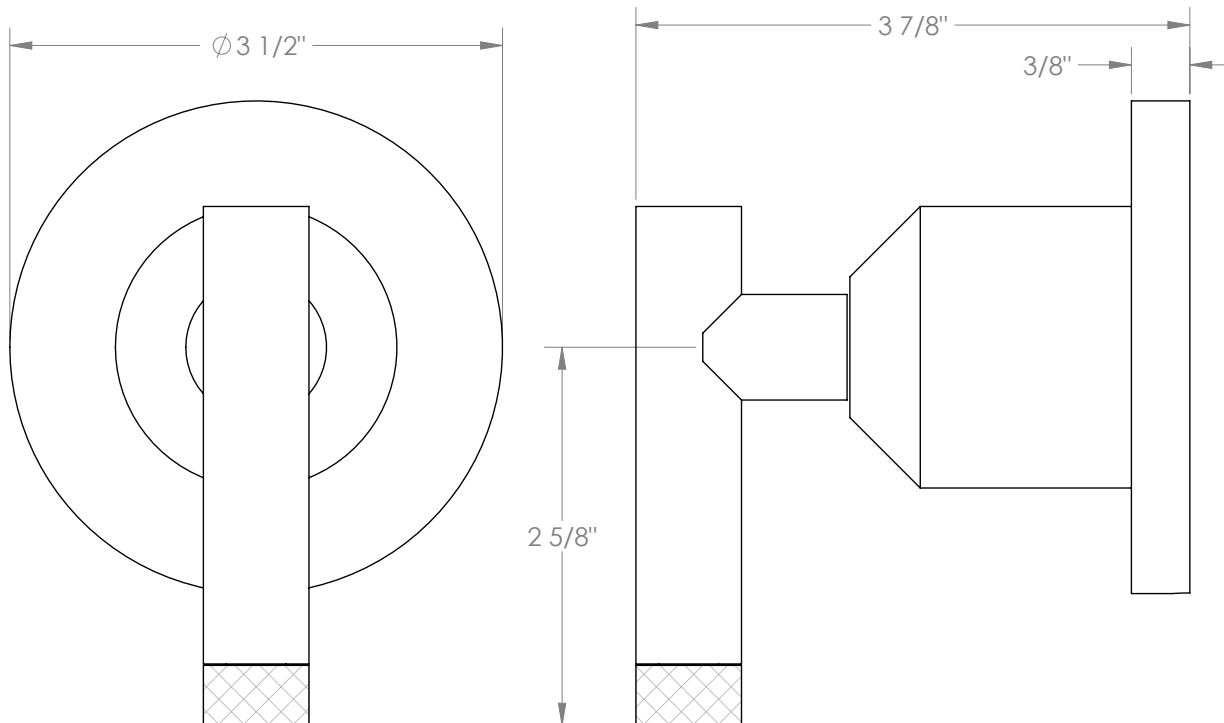

WATERMARK

BROOKLYN, NEW YORK

Urbane 25-WTRTP-IN14

Wall Mounted Trim with Faceplate

- For use with the: SS-TS200-C, SS-TS200-H, SS-TS150-C, SS-TS150-H, SS-WD2, SS-WD3, SS-VCWD2, or SS-VCWD3 concealed rough
- Professional Installation Required

Available in all finishes shown on the [Watermark Designs website](#)

Meets the applicable requirements of ASME A112.18.1-2005/CSA B125.1-05, entitled "Plumbing Supply Fittings".

Watermark Designs reserves the right to make revisions without notice to produce specifications. All product dimensions are nominal.