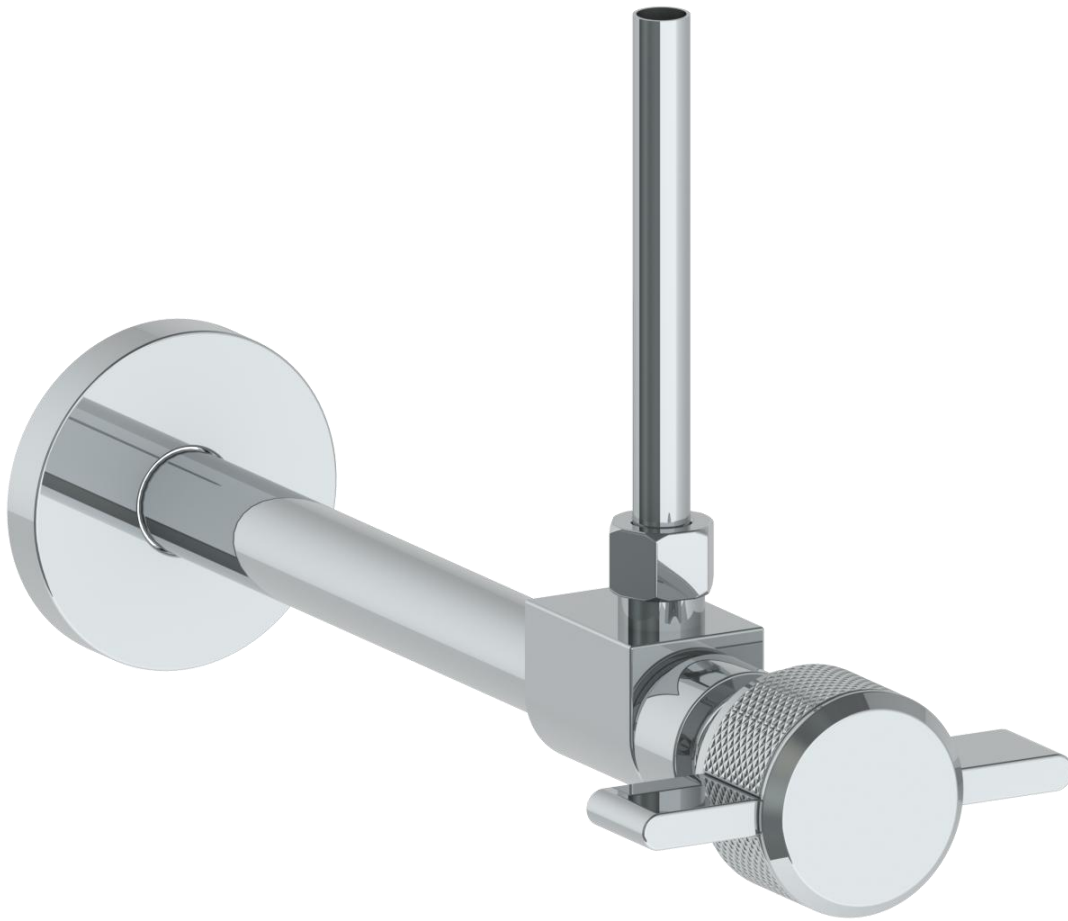

**25-MAS7-IN16**

Toilet Angle Stop Kit

1/2" Sweat x 3/8" OD Compression

**WATERMARK DESIGNS 1/30/2019**

350 Dewitt Ave Brooklyn NY 11207 USA T 718 257 2800 F 718 257 2144 info@watermark-designs.com