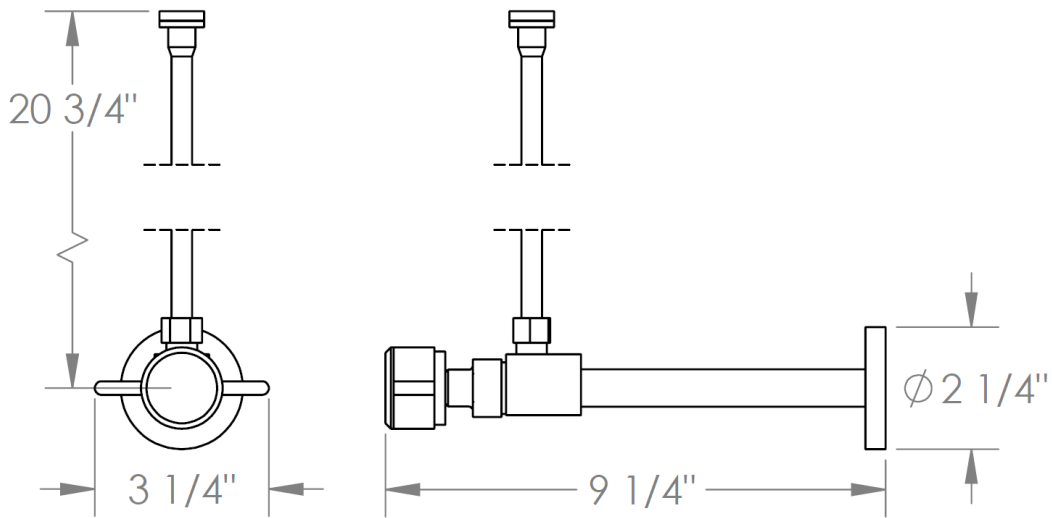

**25-MAS7-IN16**

Toilet Angle Stop Kit

1/2" Sweat x 3/8" OD Compression

**WATERMARK DESIGNS 1/30/2019**

350 Dewitt Ave Brooklyn NY 11207 USA T 718 257 2800 F 718 257 2144 info@watermark-designs.com