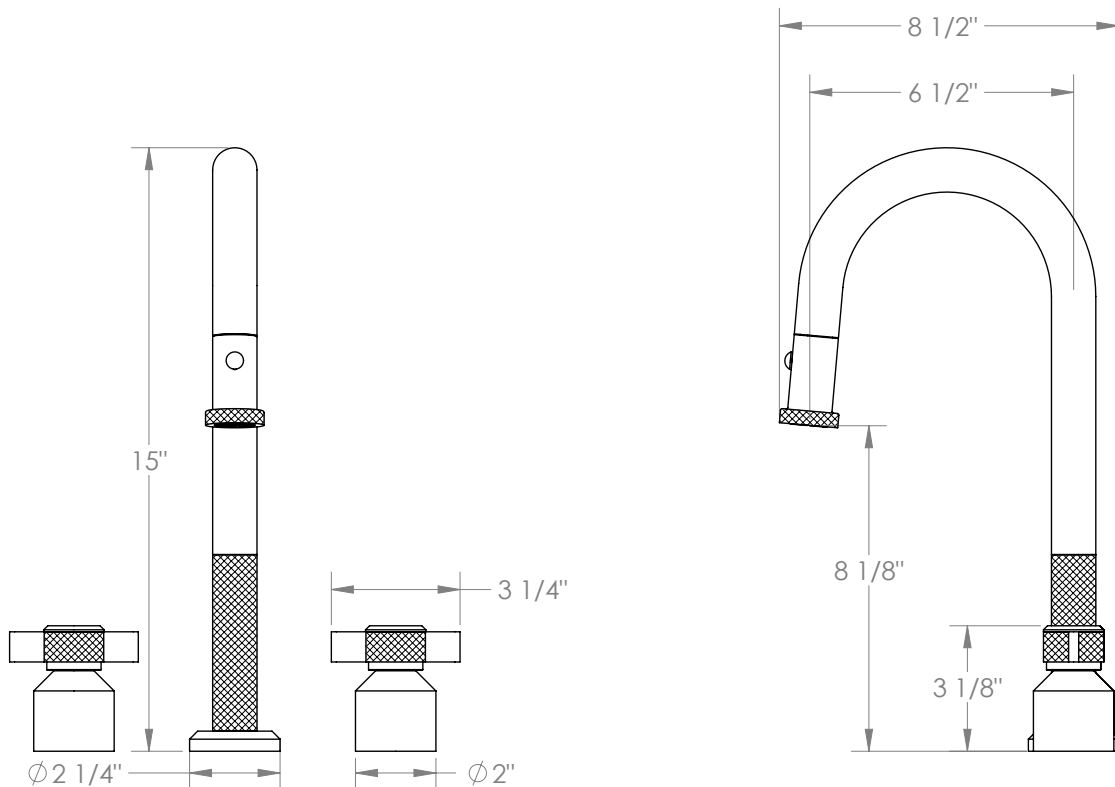

WATERMARK

BROOKLYN, NEW YORK

Urbane 25-9PG4-IN16

Deck Mounted, Two Handle, Gooseneck Kitchen
Prep Faucet with Pull Down Spray

- Pullout Hose Length: 14-16" (Final Length May Vary Depending on Spout Type)
- Fits Deck Up To 2-1/2" Thick
- Recommended Mounting Hole: 1-3/8"
- All Lead-Free Brass Construction
- Flow Rate: 1.75 GPM
- 1/4 Turn Ceramic Cartridge
- 2 Flow Patterns, Aerated and Spray, Controlled By One Button
- 360° Rotating Spout with Magnetic Docking for Spray
- Professional Installation Required

Available in all finishes shown on the [Watermark Designs website](https://www.watermarkdesigns.com)

Meets the applicable requirements of ASME A112.18.1-2005/CSA B125.1-05, entitled "Plumbing Supply Fittings".

Watermark Designs reserves the right to make revisions without notice to produce specifications. All product dimensions are nominal.

09/2023

350 Dewitt Ave. Brooklyn, NY 11207 USA | T: 1 718 257 2800 | F: 1 718 257 2144 | customerservice@watermark-designs.com