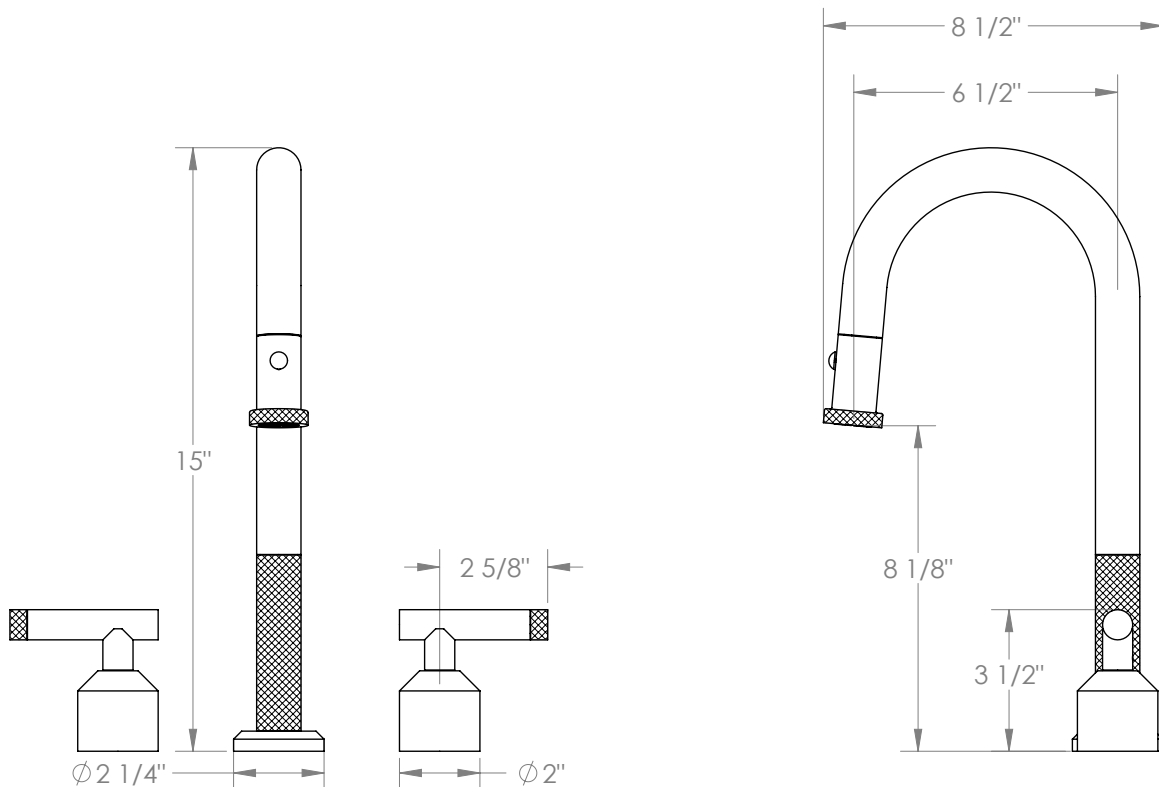

WATERMARK

BROOKLYN, NEW YORK

Urbane 25-9PG4-IN14

Deck Mounted, Two Handle, Gooseneck Kitchen
Prep Faucet with Pull Down Spray

- Pullout Hose Length: 14-16" (Final Length May Vary Depending on Spout Type)
- Fits Deck Up To 2-1/2" Thick
- Recommended Mounting Hole: 1-3/8"
- All Lead-Free Brass Construction
- Flow Rate: 1.75 GPM
- 1/4 Turn Ceramic Cartridge
- 2 Flow Patterns, Aerated and Spray, Controlled By One Button
- 360° Rotating Spout with Magnetic Docking for Spray
- Professional Installation Required

Available in all finishes shown on the [Watermark Designs website](#)

Meets the applicable requirements of ASME A112.18.1-2005/CSA B125.1-05, entitled "Plumbing Supply Fittings".

Watermark Designs reserves the right to make revisions without notice to produce specifications. All product dimensions are nominal.