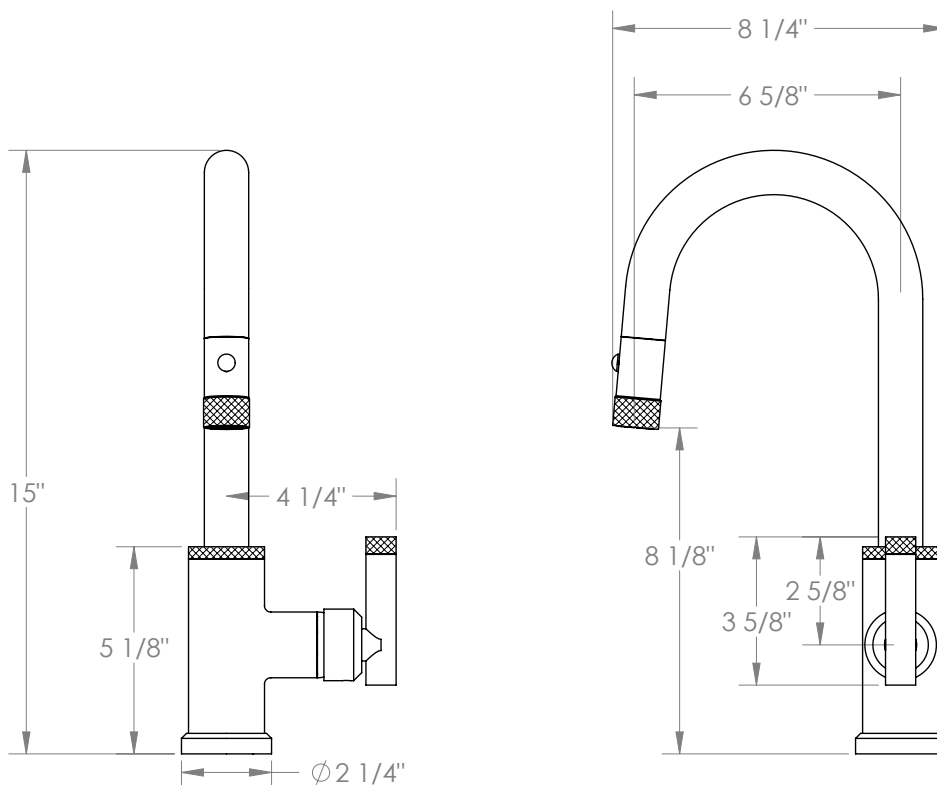

WATERMARK

BROOKLYN, NEW YORK

Urbane

25-9.3PG2-IN14

Deck Mounted, Gooseneck, Monoblock Kitchen
Prep Faucet with Pull Down Spray

- Pullout Hose Length: 14-16" (Final Length May Vary Depending on Spout Type)
- Fits Deck Up To 1-1/2" Thick
- Recommended Mounting Hole: 1-3/8"
- All Lead-Free Brass Construction
- Flow Rate: 1.75 GPM
- Ceramic Mixing Cartridge
- 2 Flow Patterns, Aerated and Spray, Controlled By One Button
- 360° Rotating Spout with Magnetic Docking for Spray
- Professional Installation Required

Available in all finishes shown on the [Watermark Designs website](https://www.watermarkdesigns.com)

Meets the applicable requirements of ASME A112.18.1-2005/CSA B125.1-05, entitled "Plumbing Supply Fittings".

Watermark Designs reserves the right to make revisions without notice to produce specifications. All product dimensions are nominal.

09/2023

350 Dewitt Ave. Brooklyn, NY 11207 USA | T: 1 718 257 2800 | F: 1 718 257 2144 | customerservice@watermark-designs.com