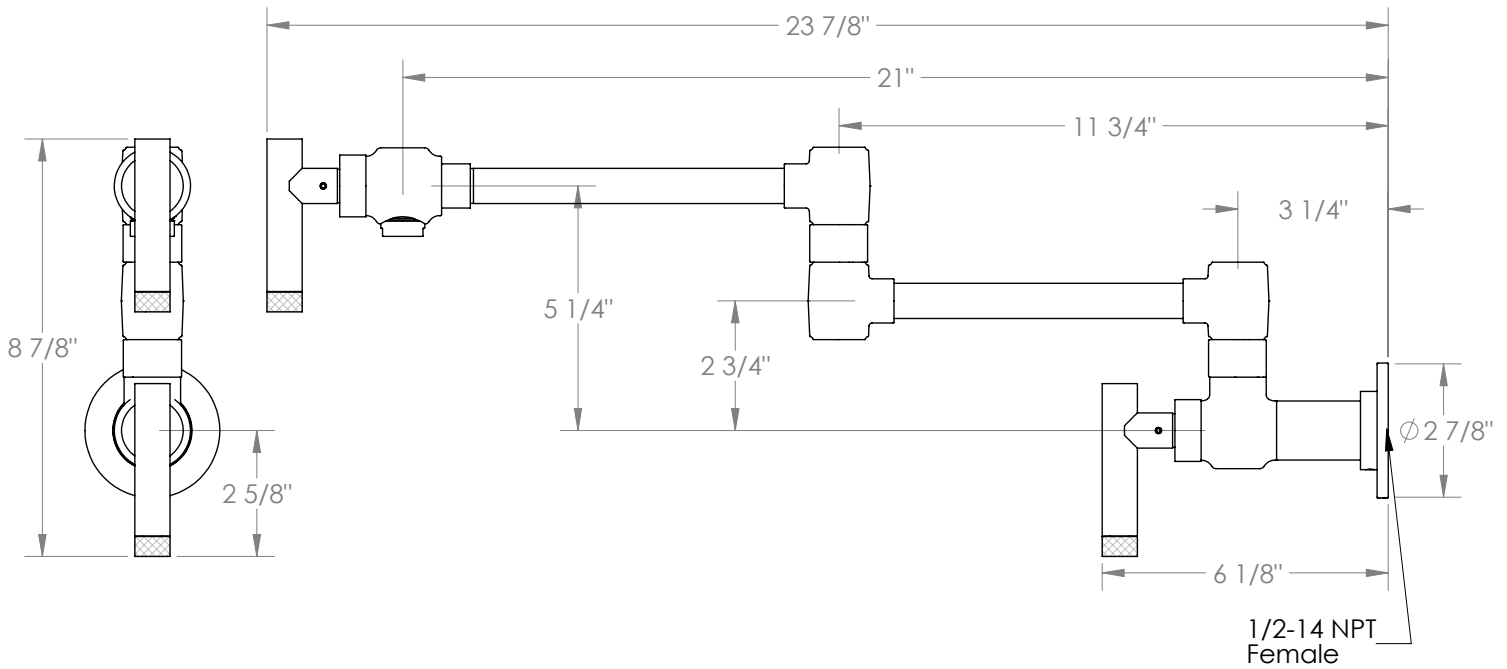

WATERMARK

BROOKLYN, NEW YORK

Urbane 25-7.8-IN14 Wall Mounted Pot Filler

- Extends up to 21" from Wall
- All Lead-Free Brass Construction
- Ceramic Mixing Cartridge
- Professional Installation Required

Available in all finishes shown on the [Watermark Designs website](https://www.watermark-designs.com)

Meets the applicable requirements of ASME A112.18.1-2005/CSA B125.1-05, entitled "Plumbing Supply Fittings".

Watermark Designs reserves the right to make revisions without notice to produce specifications. All product dimensions are nominal.