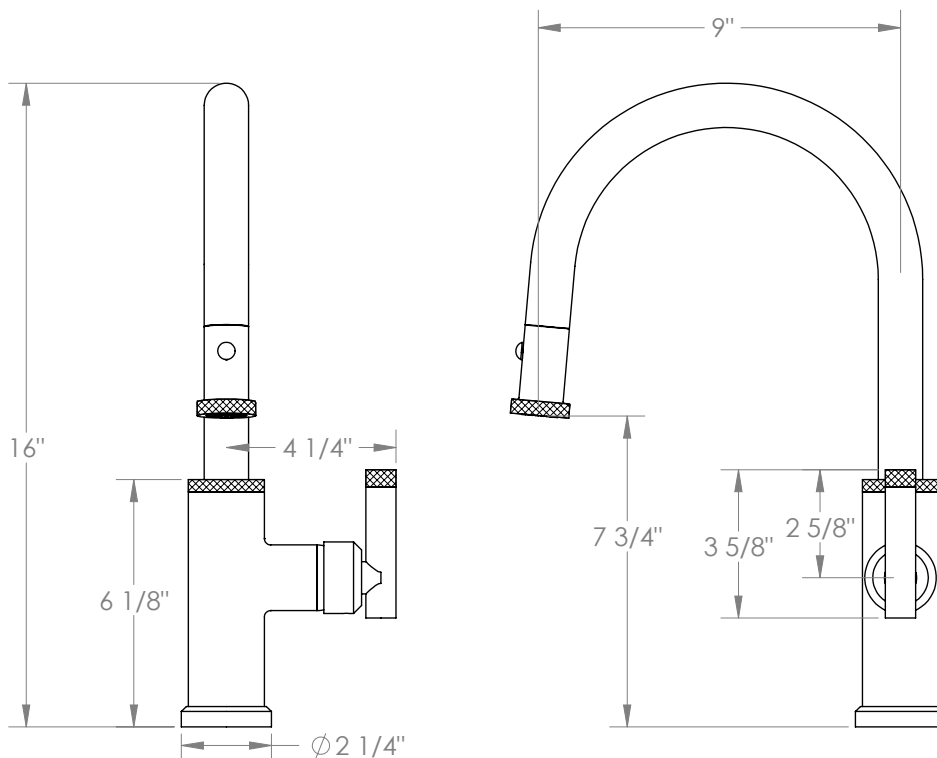

### 25-7.3PG4-IN14

Deck Mounted, Gooseneck, Monoblock Kitchen Faucet with Pull Down Spray - Low Spout

- Pullout Hose Length: 14-16" (Final Length May Vary Depending on Spout Type)
- Fits Deck Up To 1-1/2" Thick
- Recommended Mounting Hole: 1-3/8"
- All Lead-Free Brass Construction
- Flow Rate: 1.75 GPM
- Ceramic Mixing Cartridge
- 2 Flow Patterns, Aerated and Spray, Controlled By One Button
- 360° Rotating Spout with Magnetic Docking for Spray
- Professional Installation Required

Available in all finishes shown on the [Watermark Designs website](https://www.watermark-designs.com)

Meets the applicable requirements of ASME A112.18.1-2005/CSA B125.1-05, entitled "Plumbing Supply Fittings".

Watermark Designs reserves the right to make revisions without notice to produce specifications. All product dimensions are nominal.

09/2023

350 Dewitt Ave. Brooklyn, NY 11207 USA | T: 1 718 257 2800 | F: 1 718 257 2144 | [customerservice@watermark-designs.com](mailto:customerservice@watermark-designs.com)