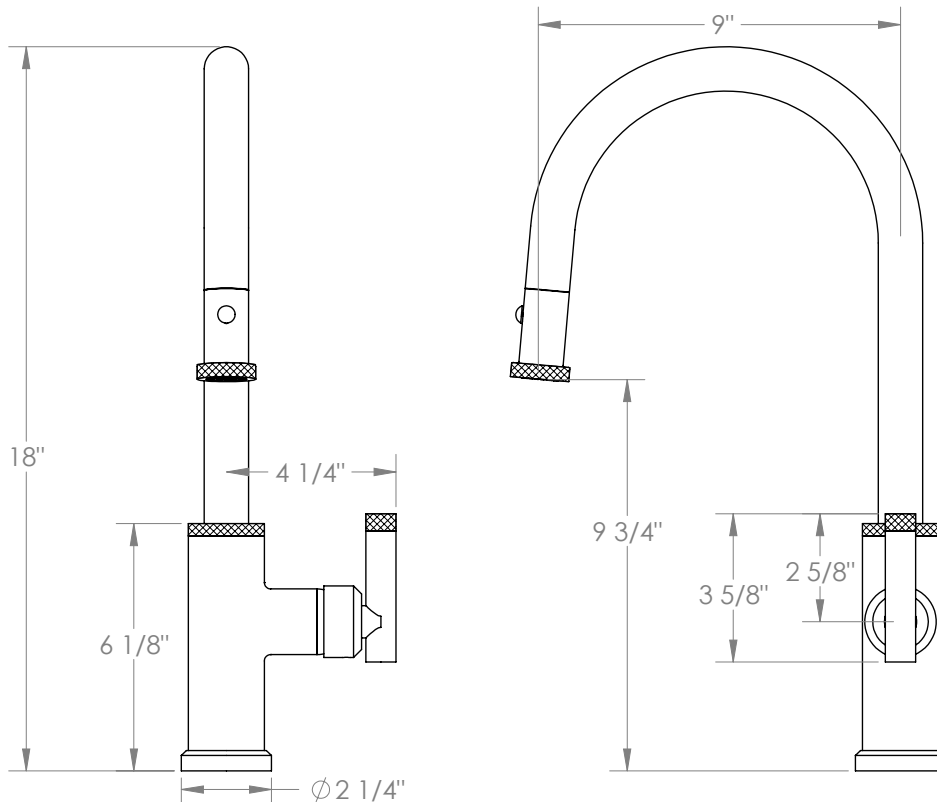

## *Urbane* **25-7.3PG2-IN14** Deck Mounted, Gooseneck, Monoblock Kitchen Faucet with Pull Down Spray - High Spout

- Pullout Hose Length: 14-16" (Final Length May Vary Depending on Spout Type)
- Fits Deck Up To 1-1/2" Thick
- Recommended Mounting Hole: 1-3/8"
- All Lead-Free Brass Construction
- Flow Rate: 1.75 GPM
- Ceramic Mixing Cartridge
- 2 Flow Patterns, Aerated and Spray, Controlled By One Button
- 360° Rotating Spout with Magnetic Docking for Spray
- Professional Installation Required

Available in all finishes shown on the [Watermark Designs website](https://www.watermark-designs.com)

Meets the applicable requirements of ASME A112.18.1-2005/CSA B125.1-05, entitled "Plumbing Supply Fittings".

Watermark Designs reserves the right to make revisions without notice to produce specifications. All product dimensions are nominal.

09/2023

350 Dewitt Ave. Brooklyn, NY 11207 USA | T: 1 718 257 2800 | F: 1 718 257 2144 | [customerservice@watermark-designs.com](mailto:customerservice@watermark-designs.com)