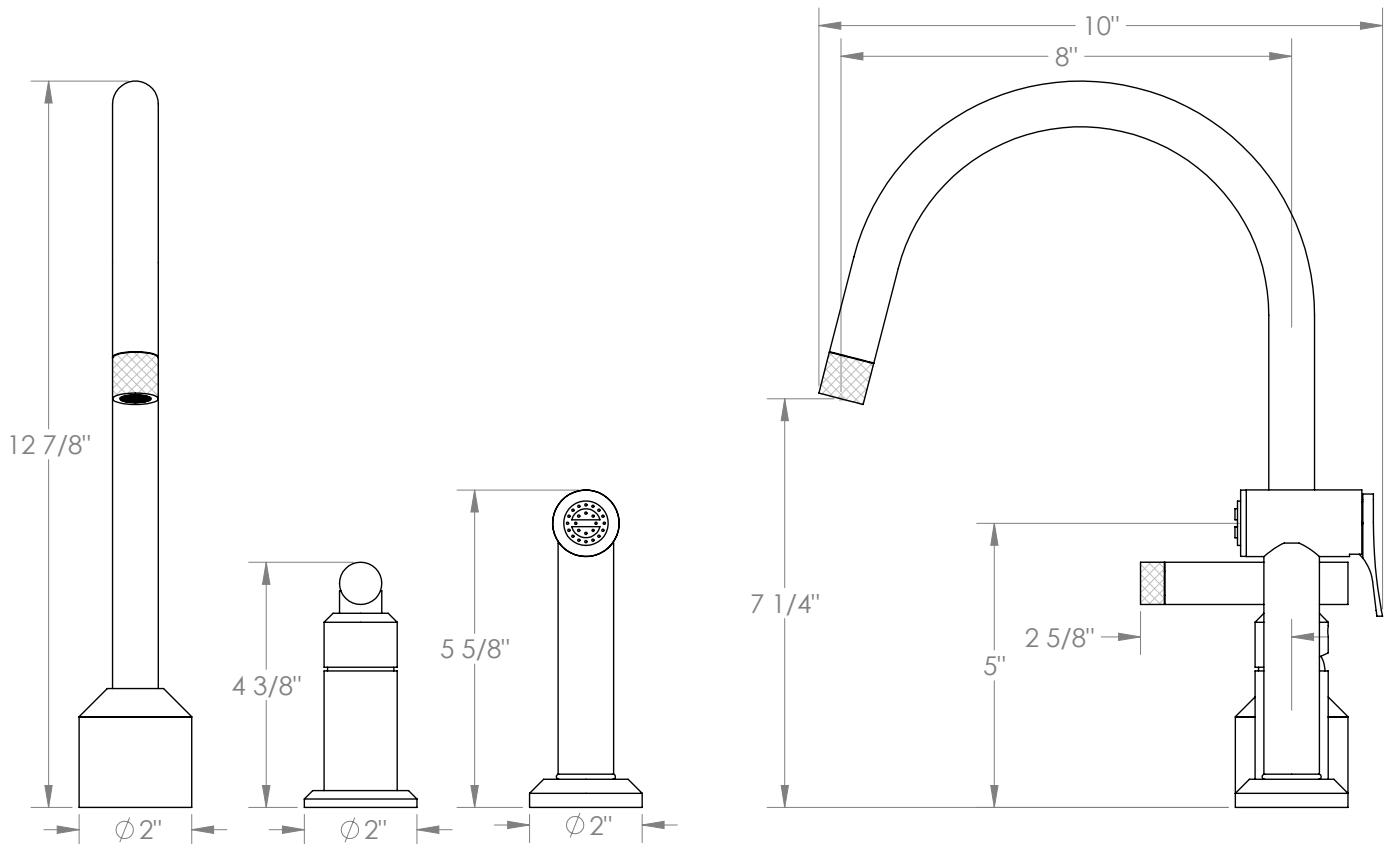

## Urbane 25-7.1.3GA-IN14V

Deck Mounted, Single Handle, Gooseneck  
Faucet with Side Spray

- Side Spray Hose Length: 50" (Final Length May Vary)
- Fits Deck Up To 1-3/4" Thick
- Recommended Mounting Hole: 1-3/8"
- All Lead-Free Brass Construction
- Flow Rate: 1.75 GPM
- Ceramic Mixing Cartridge
- 360° Rotating Spout
- Professional Installation Required

Available in all finishes shown on the [Watermark Designs website](https://www.watermark-designs.com)

Meets the applicable requirements of ASME A112.18.1-2005/CSA B125.1-05, entitled "Plumbing Supply Fittings".

Watermark Designs reserves the right to make revisions without notice to produce specifications. All product dimensions are nominal.

09/2023

350 Dewitt Ave. Brooklyn, NY 11207 USA | T: 1 718 257 2800 | F: 1 718 257 2144 | [customerservice@watermark-designs.com](mailto:customerservice@watermark-designs.com)