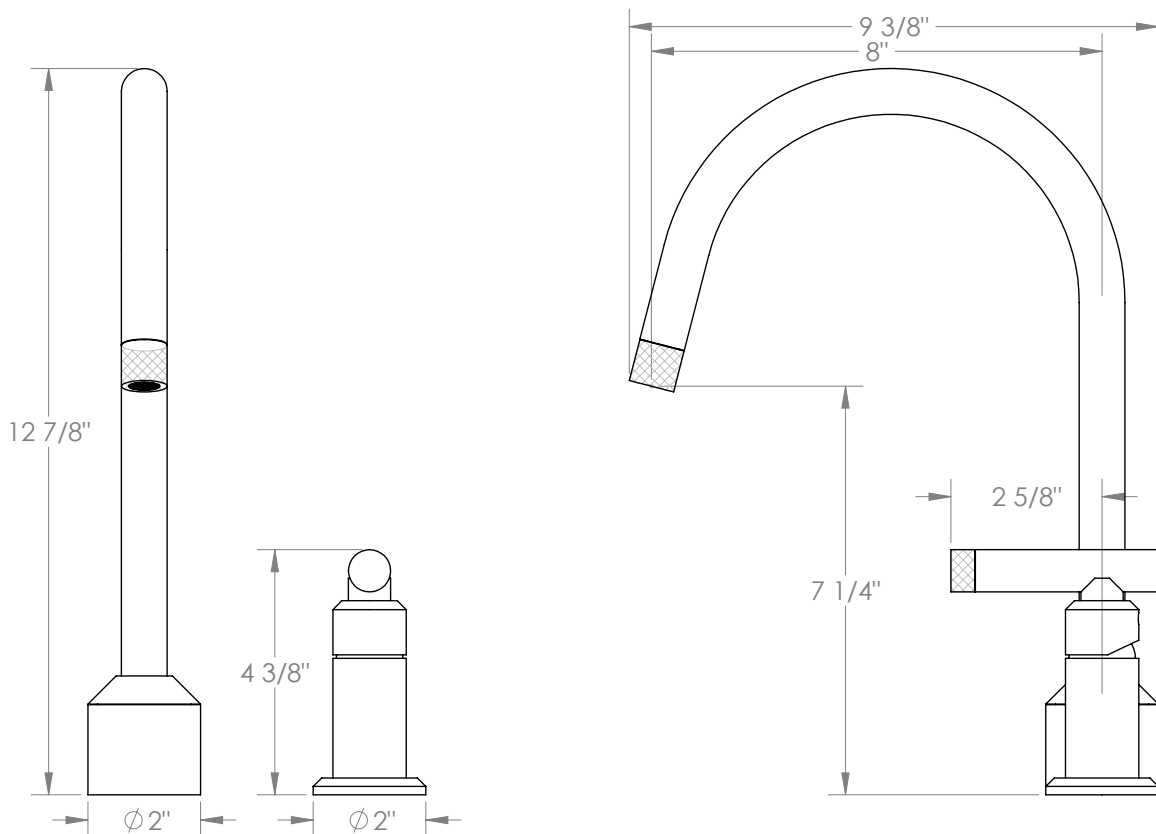

WATERMARK

BROOKLYN, NEW YORK

Urbane

25-7.1.3G-IN14V

Deck Mounted, Single Handle, Gooseneck
Faucet

- Fits Deck Up To 3" Thick
- Recommended Mounting Hole: 1-3/8"
- All Lead-Free Brass Construction
- Flow Rate: 1.75 GPM
- Ceramic Mixing Cartridge
- 360° Rotating Spout
- Professional Installation Required

Available in all finishes shown on the [Watermark Designs website](#)

Meets the applicable requirements of ASME A112.18.1-2005/CSA B125.1-05, entitled "Plumbing Supply Fittings".

Watermark Designs reserves the right to make revisions without notice to produce specifications. All product dimensions are nominal.