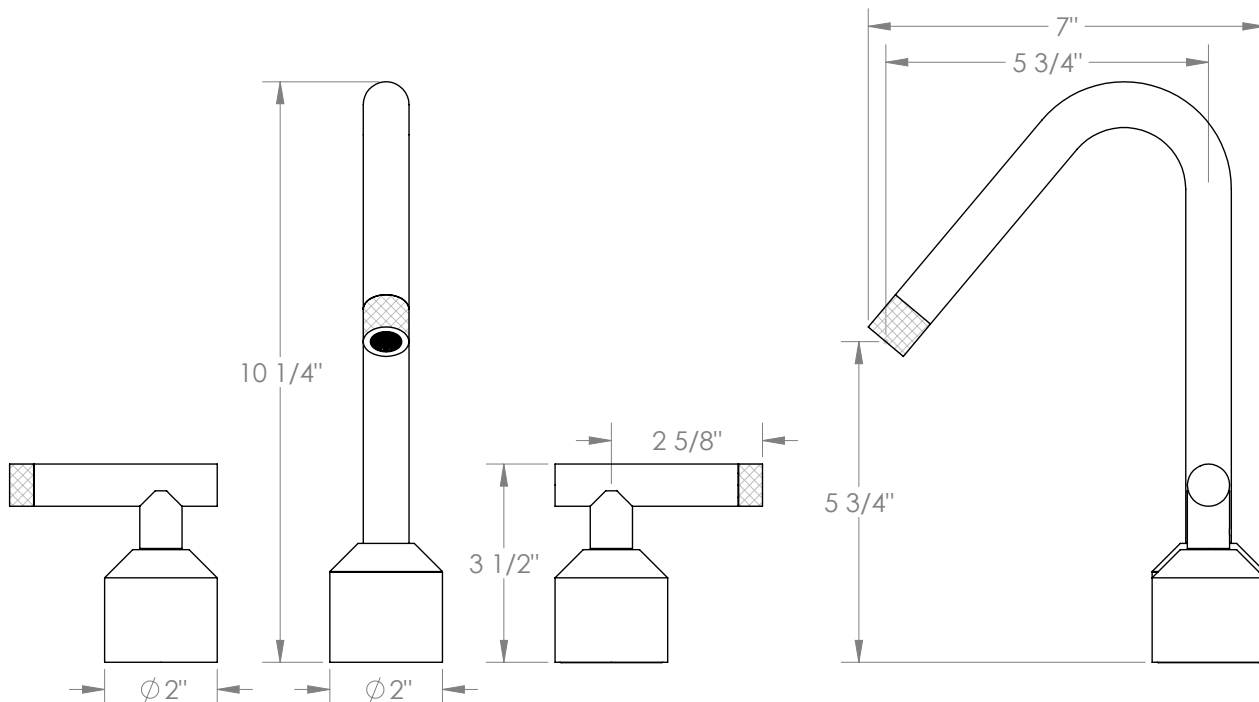

## Urbane 25-7-IN14

Deck Mounted, Two Handle Faucet

- Fits Deck Up To 3" Thick
- Recommended Mounting Hole: 1-3/8"
- All Lead-Free Brass Construction
- Flow Rate: 1.75 GPM
- 1/4 Turn Ceramic Cartridge
- 360° Rotating Spout
- Professional Installation Required

Available in all finishes shown on the [Watermark Designs website](#)

Meets the applicable requirements of ASME A112.18.1-2005/CSA B125.1-05, entitled "Plumbing Supply Fittings".

Watermark Designs reserves the right to make revisions without notice to produce specifications. All product dimensions are nominal.