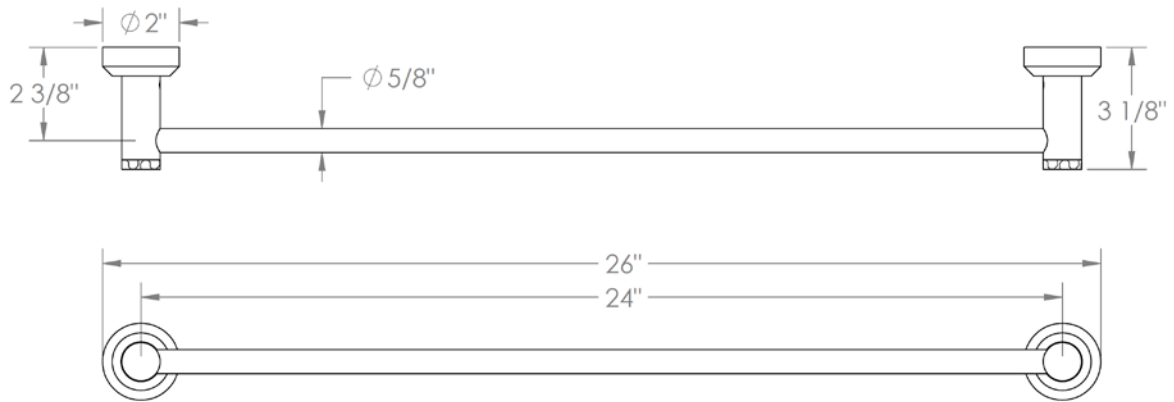

25-0.1A

24" Wall Mounted Towel Bar

WATERMARK DESIGNS 5/7/2018