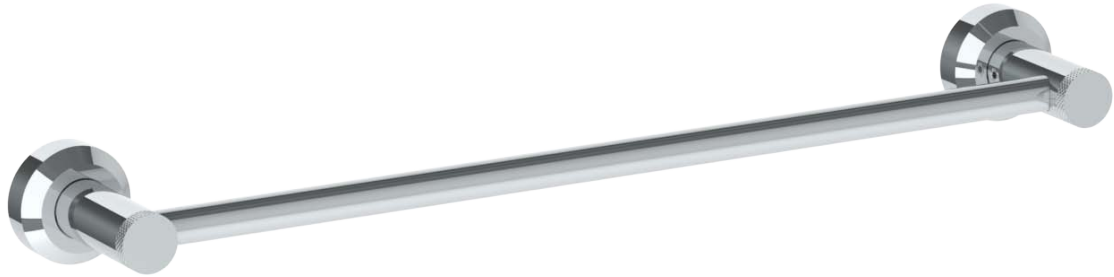

25-0.1A

24" Wall Mounted Towel Bar

WATERMARK DESIGNS 5/7/2018