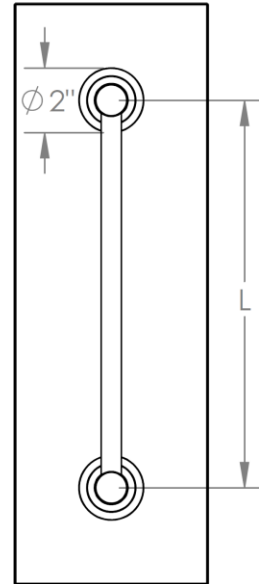

**25-0.1-\_\_GDP**

Glass Mounted Single Door Pull  
For use with 1/2" thick glass with Ø1/2" Holes

Model No.	Dimension of L
25-0.1-6GDP	6"
25-0.1-12GDP	12"
25-0.1-18GDP	18"
25-0.1A-GDP	24"

**WATERMARK DESIGNS**