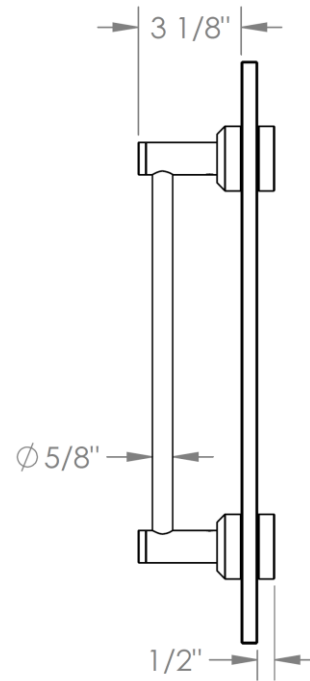

**25-0.1-\_\_GDP**

Glass Mounted Single Door Pull  
For use with 1/2" thick glass with Ø1/2" Holes

Model No.	Dimension of L
25-0.1-6GDP	6"
25-0.1-12GDP	12"
25-0.1-18GDP	18"
25-0.1A-GDP	24"

**WATERMARK DESIGNS**