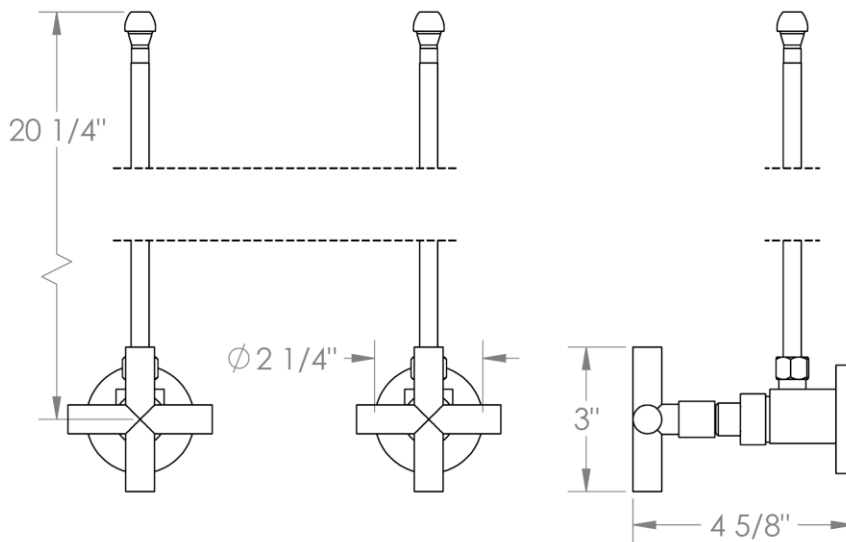

23-MAS2-L9

Lavatory Angle Stop Kit

1/2" IPS x 3/8" OD Compression

WATERMARK DESIGNS 1/29/2019

350 Dewitt Ave Brooklyn NY 11207 USA T 718 257 2800 F 718 257 2144 info@watermark-designs.com