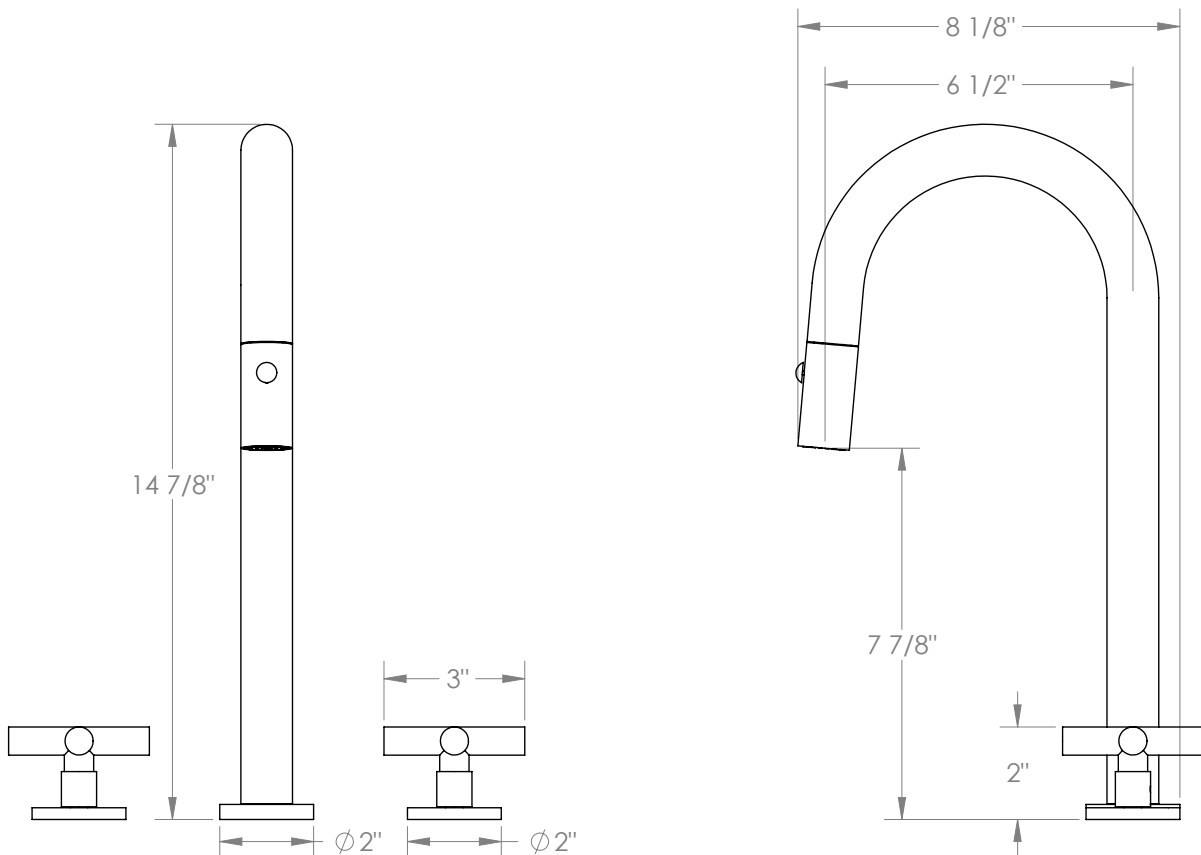

WATERMARK

BROOKLYN, NEW YORK

Loft 2.0 23-9PG4-L9

Deck Mounted, Two Handle, Gooseneck Kitchen
Prep Faucet with Pull Down Spray

- Pullout Hose Length: 14-16" (Final Length May Vary Depending on Spout Type)
- Fits Deck Up To 2-1/2" Thick
- Recommended Mounting Hole: 1-3/8"
- All Lead-Free Brass Construction
- Flow Rate: 1.75 GPM
- 1/4 Turn Ceramic Cartridge
- 2 Flow Patterns, Aerated and Spray, Controlled By One Button
- 360° Rotating Spout with Magnetic Docking for Spray
- Professional Installation Required

Available in all finishes shown on the [Watermark Designs website](#)

Meets the applicable requirements of ASME A112.18.1-2005/CSA B125.1-05, entitled "Plumbing Supply Fittings".

Watermark Designs reserves the right to make revisions without notice to produce specifications. All product dimensions are nominal.