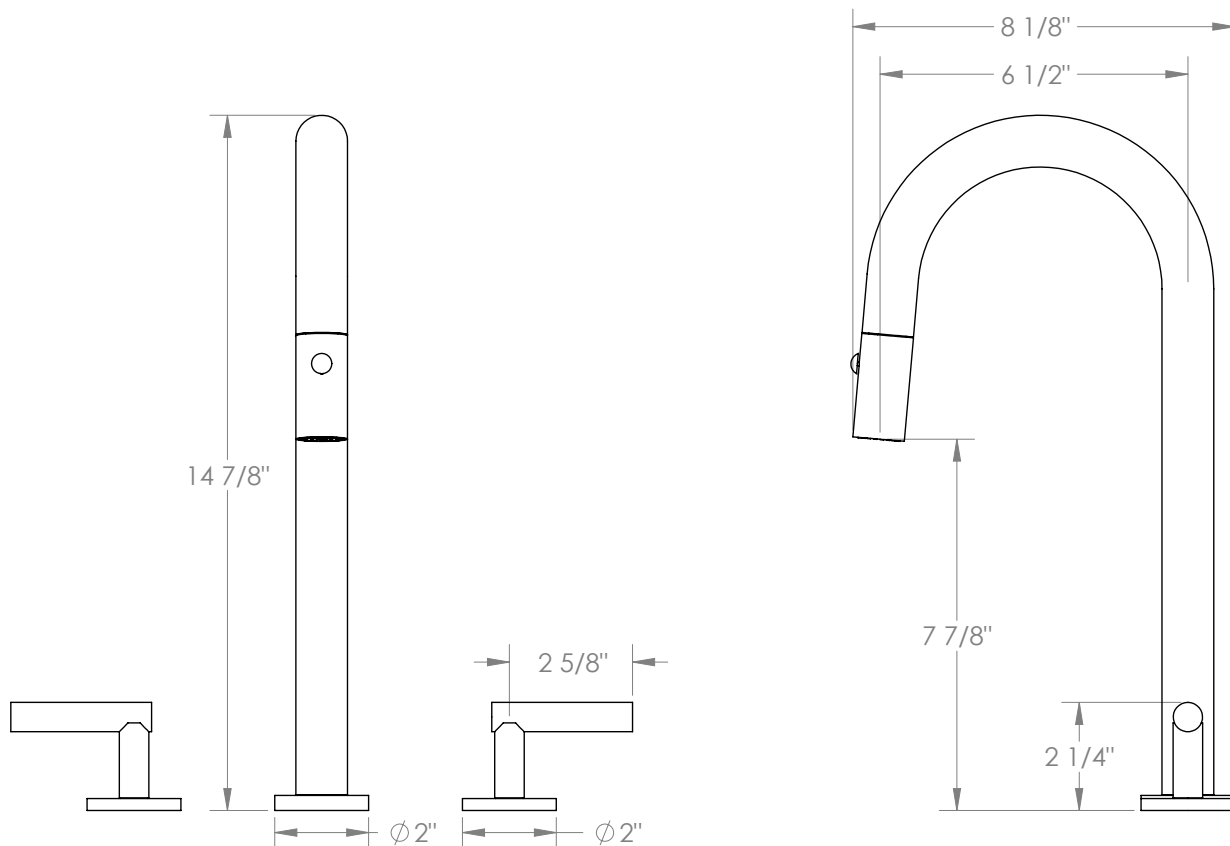

WATERMARK

BROOKLYN, NEW YORK

Loft 2.0 23-9PG4-L8

Deck Mounted, Two Handle, Gooseneck Kitchen
Prep Faucet with Pull Down Spray

- Pullout Hose Length: 14-16" (Final Length May Vary Depending on Spout Type)
- Fits Deck Up To 2-1/2" Thick
- Recommended Mounting Hole: 1-3/8"
- All Lead-Free Brass Construction
- Flow Rate: 1.75 GPM
- 1/4 Turn Ceramic Cartridge
- 2 Flow Patterns, Aerated and Spray, Controlled By One Button
- 360° Rotating Spout with Magnetic Docking for Spray
- Professional Installation Required

Available in all finishes shown on the [Watermark Designs website](https://www.watermark-designs.com)

Meets the applicable requirements of ASME A112.18.1-2005/CSA B125.1-05, entitled "Plumbing Supply Fittings".

Watermark Designs reserves the right to make revisions without notice to produce specifications. All product dimensions are nominal.

09/2023

350 Dewitt Ave. Brooklyn, NY 11207 USA | T: 1 718 257 2800 | F: 1 718 257 2144 | customerservice@watermark-designs.com