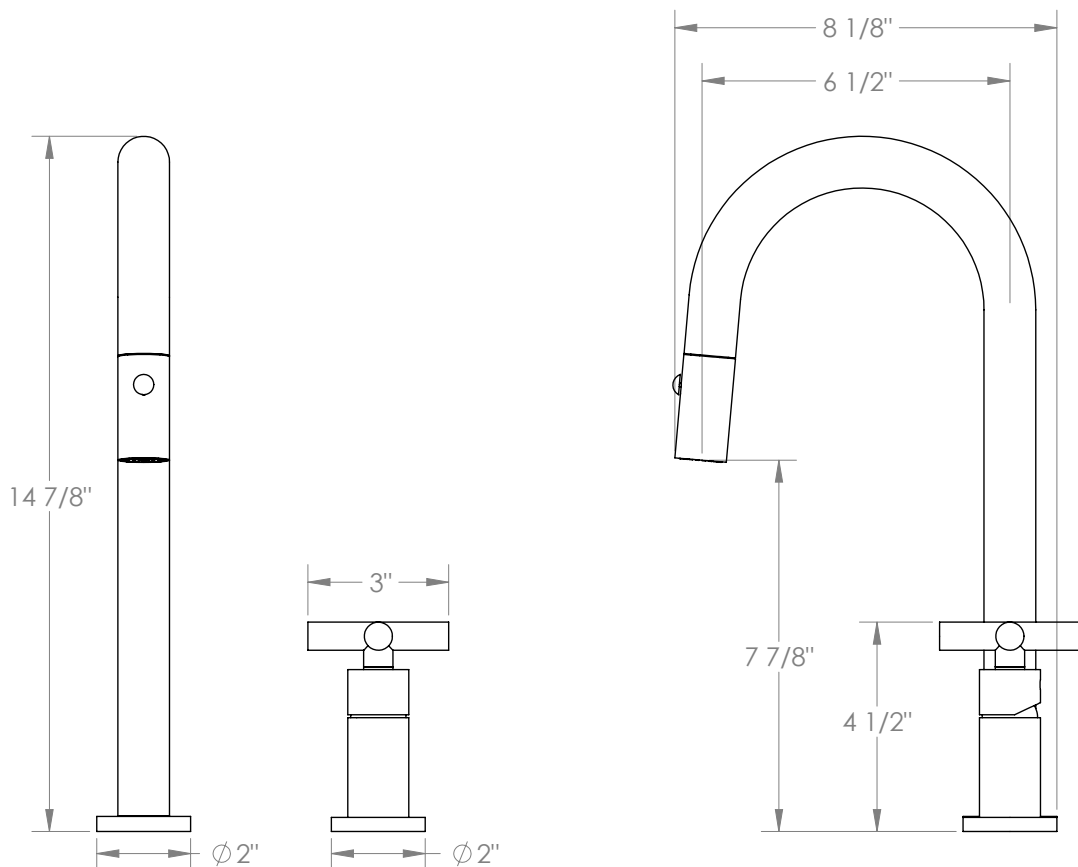

WATERMARK

BROOKLYN, NEW YORK

Loft 2.0

23-9.1.3PG2-L9V

Deck Mounted, Single Handle, Gooseneck
Kitchen Prep Faucet with Pull Down Spray

- Pullout Hose Length: 14-16" (Final Length May Vary Depending on Spout Type)
- Fits Deck Up To 2-1/2" Thick
- Recommended Mounting Hole: 1-3/8"
- All Lead-Free Brass Construction
- Flow Rate: 1.75 GPM
- Ceramic Mixing Cartridge
- 2 Flow Patterns, Aerated and Spray, Controlled By One Button
- 360° Rotating Spout with Magnetic Docking for Spray
- Professional Installation Required

Available in all finishes shown on the [Watermark Designs website](https://www.watermark-designs.com)

Meets the applicable requirements of ASME A112.18.1-2005/CSA B125.1-05, entitled "Plumbing Supply Fittings".

Watermark Designs reserves the right to make revisions without notice to produce specifications. All product dimensions are nominal.

09/2023

350 Dewitt Ave. Brooklyn, NY 11207 USA | T: 1 718 257 2800 | F: 1 718 257 2144 | customerservice@watermark-designs.com