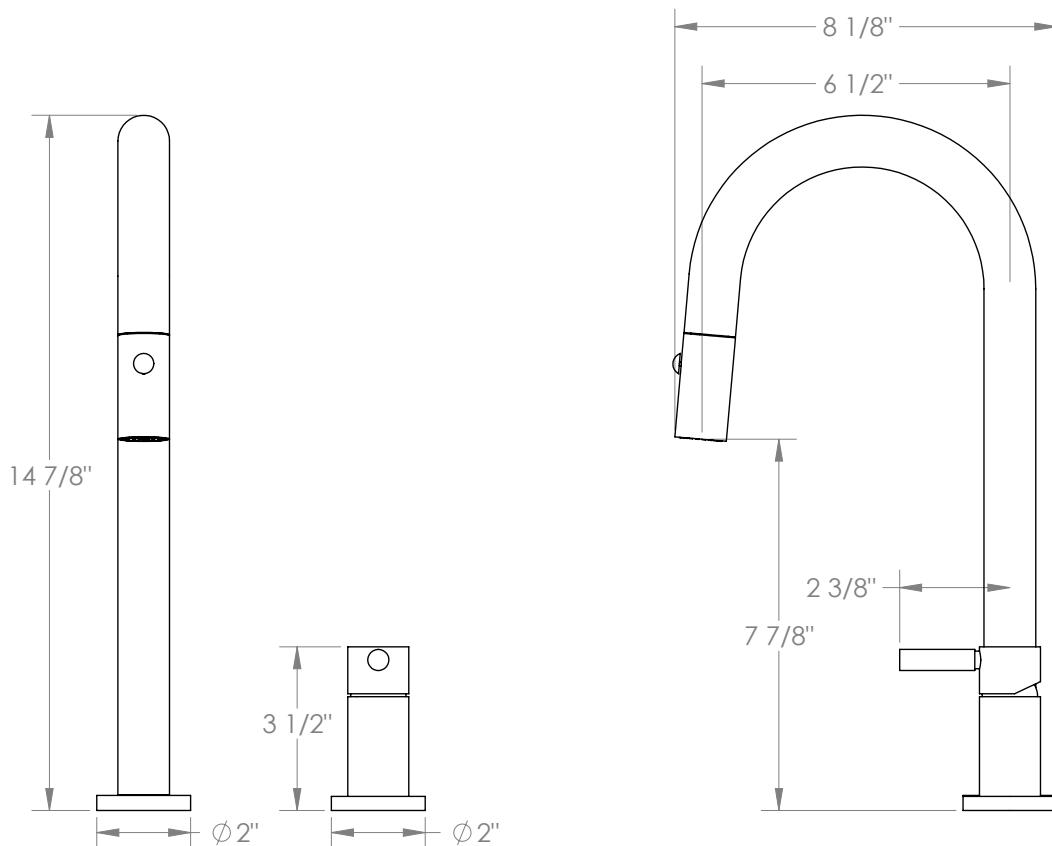

# WATERMARK

BROOKLYN, NEW YORK

*Loft 2.0*

**23-9.1.3PG2-L8V**

Deck Mounted, Single Handle, Gooseneck  
Kitchen Prep Faucet with Pull Down Spray

- Pullout Hose Length: 14-16" (Final Length May Vary Depending on Spout Type)
- Fits Deck Up To 2-1/2" Thick
- Recommended Mounting Hole: 1-3/8"
- All Lead-Free Brass Construction
- Flow Rate: 1.75 GPM
- Ceramic Mixing Cartridge
- 2 Flow Patterns, Aerated and Spray, Controlled By One Button
- 360° Rotating Spout with Magnetic Docking for Spray
- Professional Installation Required

Available in all finishes shown on the [Watermark Designs website](https://www.watermark-designs.com)

Meets the applicable requirements of ASME A112.18.1-2005/CSA B125.1-05, entitled "Plumbing Supply Fittings".

Watermark Designs reserves the right to make revisions without notice to produce specifications. All product dimensions are nominal.

09/2023

350 Dewitt Ave. Brooklyn, NY 11207 USA | T: 1 718 257 2800 | F: 1 718 257 2144 | [customerservice@watermark-designs.com](mailto:customerservice@watermark-designs.com)