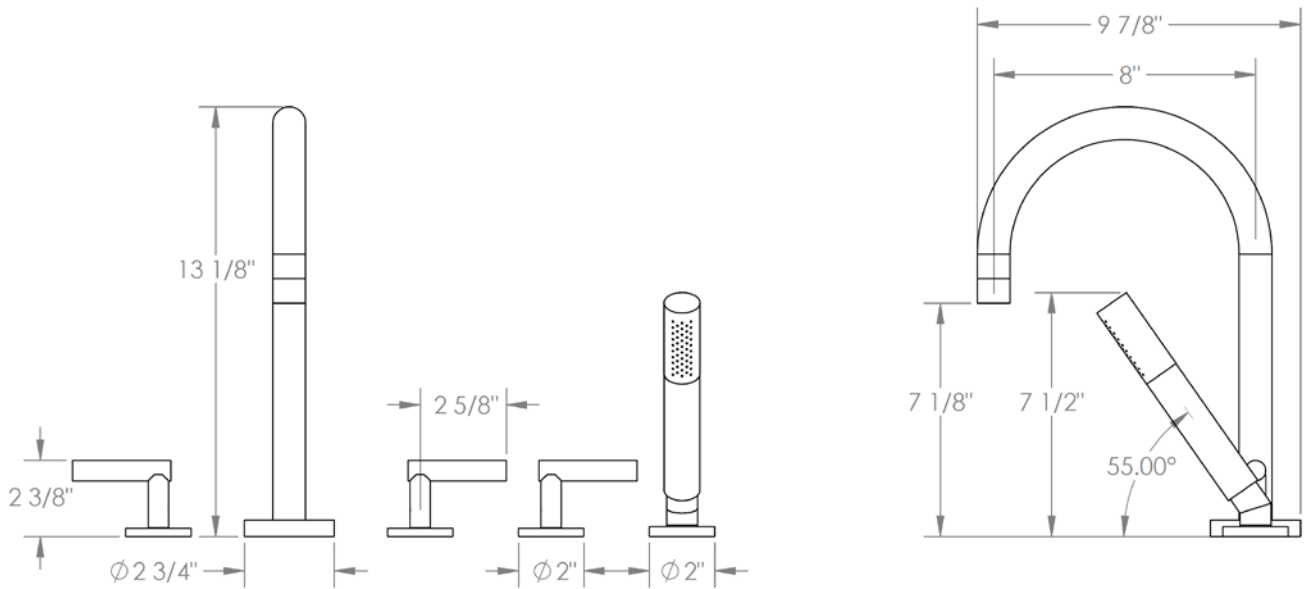

23-8.1-L8
Deck Mounted Bath Set

Meets the applicable requirements of ASME A112.18.1-2005/CSA B125.1-05, entitled "Plumbing Supply Fittings"