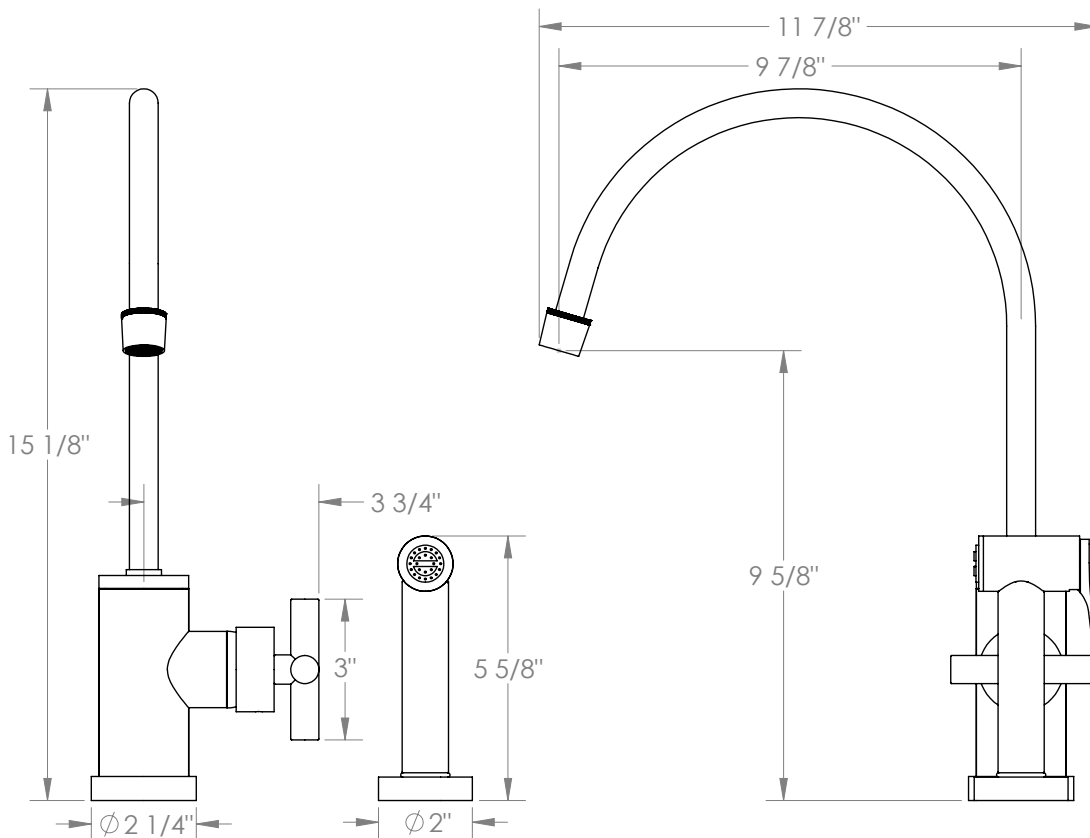

WATERMARK

BROOKLYN, NEW YORK

Loft 2.0 23-7.4EG-L9

Deck Mounted, Extended Gooseneck, Monoblock
Kitchen Faucet with Side Spray

- Side Spray Hose Length: 50" (Final Length May Vary)
- Fits Deck Up To 1-1/2" Thick
- Recommended Mounting Hole: 1-3/8"
- All Lead-Free Brass Construction
- Flow Rate: 1.75 GPM
- Ceramic Mixing Cartridge
- 360° Rotating Spout
- Professional Installation Required

Available in all finishes shown on the [Watermark Designs website](#)

Meets the applicable requirements of ASME A112.18.1-2005/CSA B125.1-05, entitled "Plumbing Supply Fittings".

Watermark Designs reserves the right to make revisions without notice to produce specifications. All product dimensions are nominal.