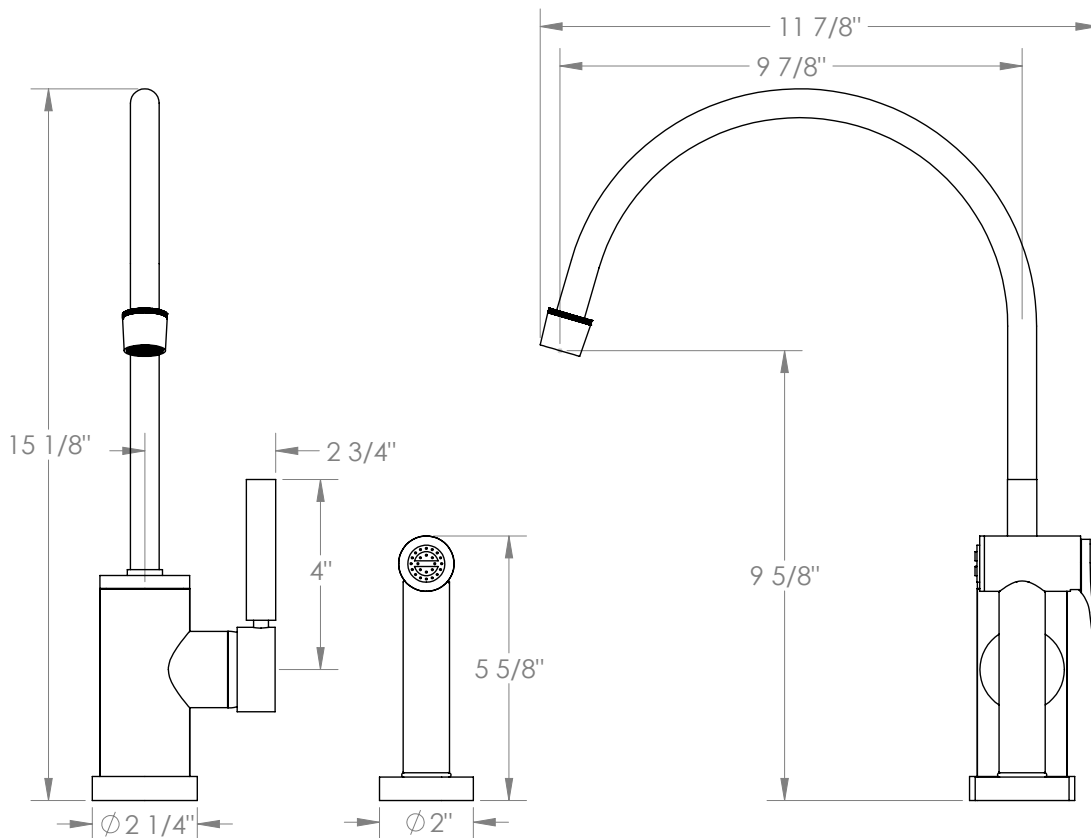

WATERMARK

BROOKLYN, NEW YORK

Loft 2.0 23-7.4EG-L8

Deck Mounted, Extended Gooseneck, Monoblock
Kitchen Faucet with Side Spray

- Side Spray Hose Length: 50" (Final Length May Vary)
- Fits Deck Up To 1-1/2" Thick
- Recommended Mounting Hole: 1-3/8"
- All Lead-Free Brass Construction
- Flow Rate: 1.75 GPM
- Ceramic Mixing Cartridge
- 360° Rotating Spout
- Professional Installation Required

Available in all finishes shown on the [Watermark Designs website](#)

Meets the applicable requirements of ASME A112.18.1-2005/CSA B125.1-05, entitled "Plumbing Supply Fittings".

Watermark Designs reserves the right to make revisions without notice to produce specifications. All product dimensions are nominal.