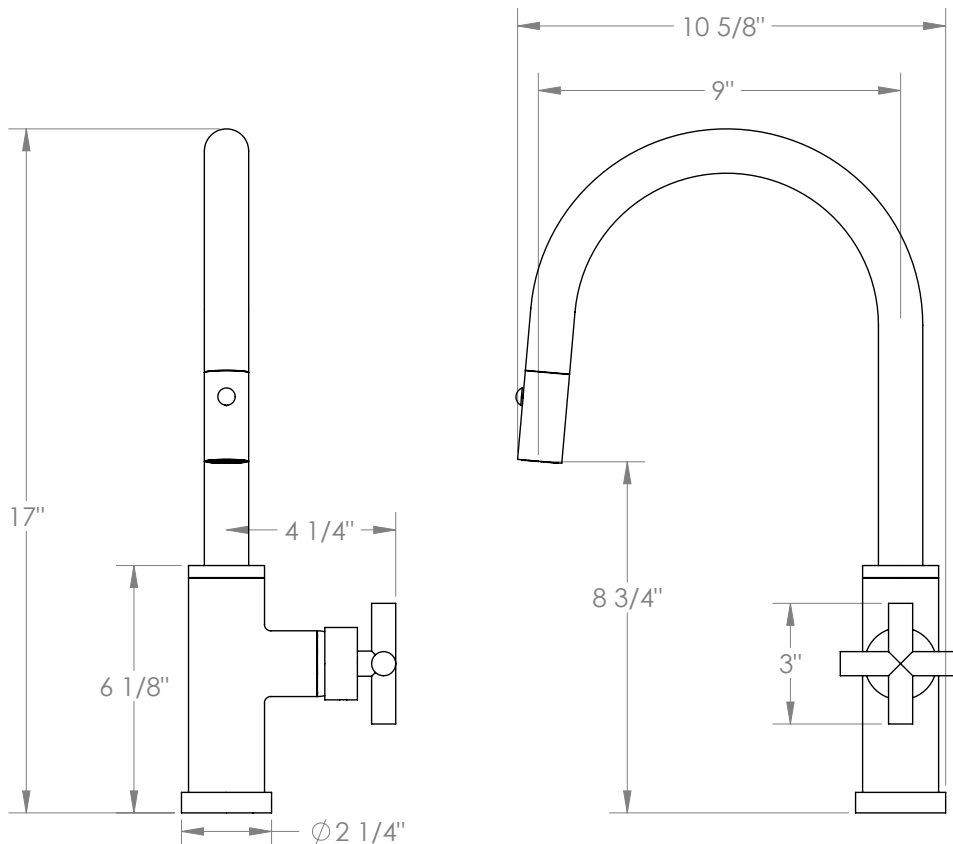

## Loft 2.0 23-7.3PG4-L9

Deck Mounted, Gooseneck, Monoblock Kitchen  
Faucet with Pull Down Spray - Low Spout

- Pullout Hose Length: 14-16" (Final Length May Vary Depending on Spout Type)
- Fits Deck Up To 1-1/2" Thick
- Recommended Mounting Hole: 1-3/8"
- All Lead-Free Brass Construction
- Flow Rate: 1.75 GPM
- Ceramic Mixing Cartridge
- 2 Flow Patterns, Aerated and Spray, Controlled By One Button
- 360° Rotating Spout with Magnetic Docking for Spray
- Professional Installation Required

Available in all finishes shown on the [Watermark Designs website](https://www.watermark-designs.com)

Meets the applicable requirements of ASME A112.18.1-2005/CSA B125.1-05, entitled "Plumbing Supply Fittings".

Watermark Designs reserves the right to make revisions without notice to produce specifications. All product dimensions are nominal.

09/2023

350 Dewitt Ave. Brooklyn, NY 11207 USA | T: 1 718 257 2800 | F: 1 718 257 2144 | [customerservice@watermark-designs.com](mailto:customerservice@watermark-designs.com)