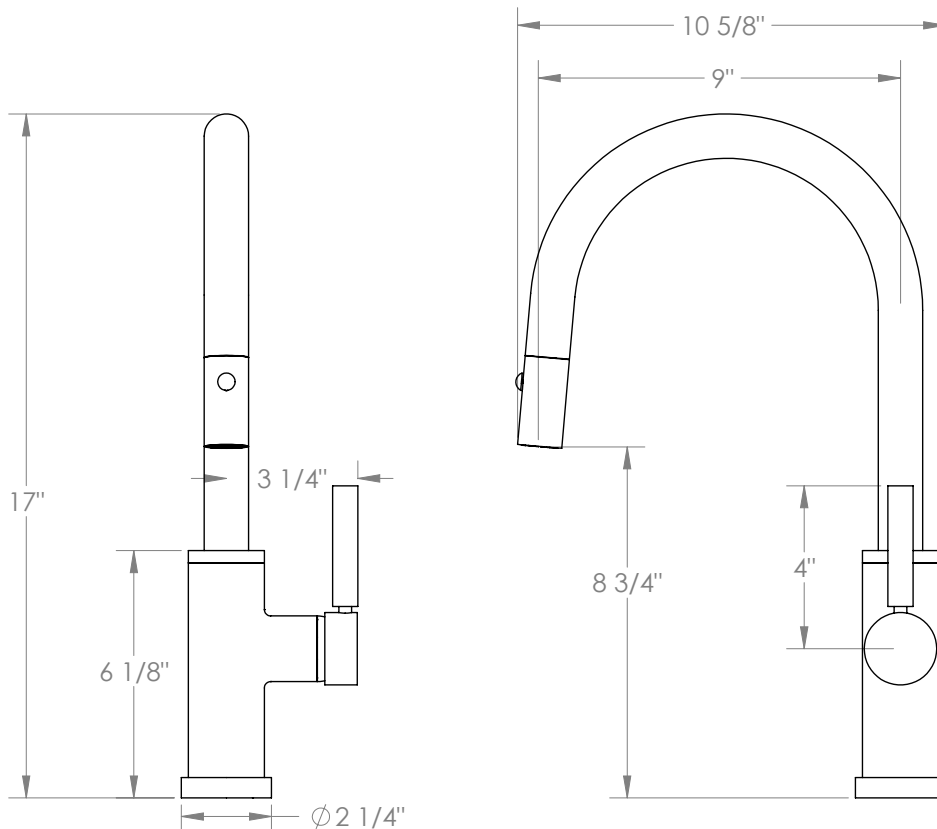

WATERMARK

BROOKLYN, NEW YORK

Loft 2.0 23-7.3PG4-L8

Deck Mounted, Gooseneck, Monoblock Kitchen
Faucet with Pull Down Spray - Low Spout

- Pullout Hose Length: 14-16" (Final Length May Vary Depending on Spout Type)
- Fits Deck Up To 1-1/2" Thick
- Recommended Mounting Hole: 1-3/8"
- All Lead-Free Brass Construction
- Flow Rate: 1.75 GPM
- Ceramic Mixing Cartridge
- 2 Flow Patterns, Aerated and Spray, Controlled By One Button
- 360° Rotating Spout with Magnetic Docking for Spray
- Professional Installation Required

Available in all finishes shown on the [Watermark Designs website](https://www.watermark-designs.com)

Meets the applicable requirements of ASME A112.18.1-2005/CSA B125.1-05, entitled "Plumbing Supply Fittings".

Watermark Designs reserves the right to make revisions without notice to produce specifications. All product dimensions are nominal.

09/2023

350 Dewitt Ave. Brooklyn, NY 11207 USA | T: 1 718 257 2800 | F: 1 718 257 2144 | customerservice@watermark-designs.com