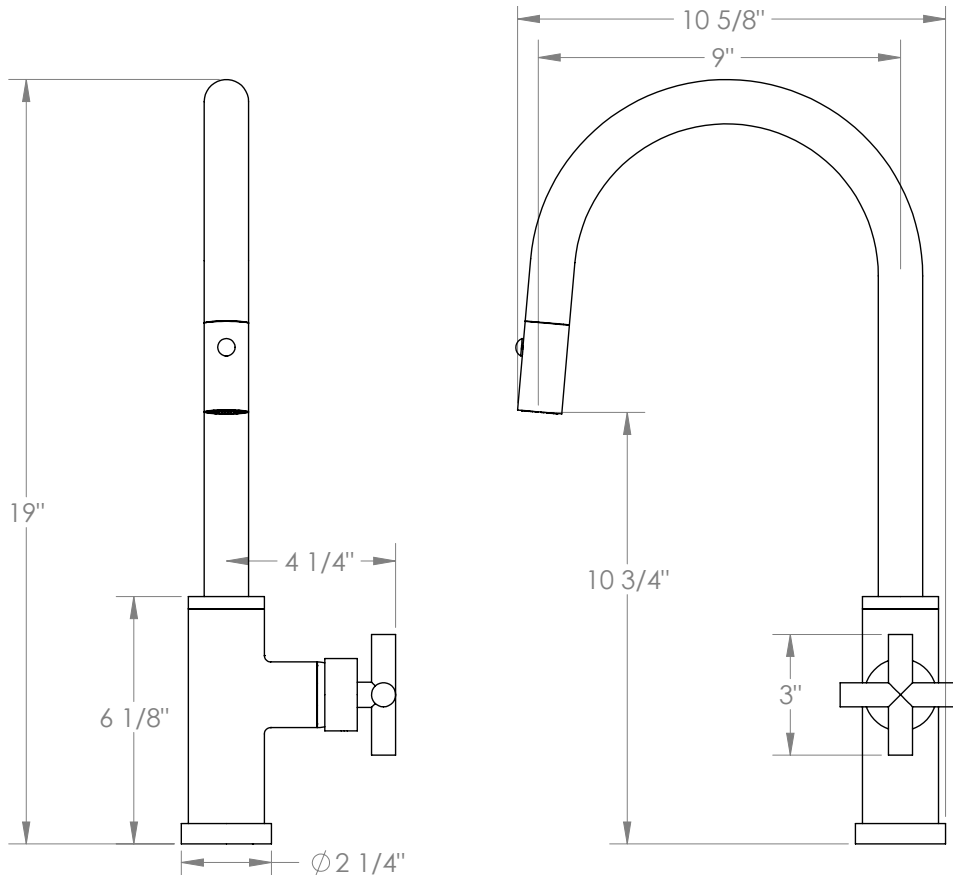

## Loft 2.0 23-7.3PG2-L9

Deck Mounted, Gooseneck, Monoblock Kitchen  
Faucet with Pull Down Spray - High Spout

- Pullout Hose Length: 14-16" (Final Length May Vary Depending on Spout Type)
- Fits Deck Up To 1-1/2" Thick
- Recommended Mounting Hole: 1-3/8"
- All Lead-Free Brass Construction
- Flow Rate: 1.75 GPM
- Ceramic Mixing Cartridge
- 2 Flow Patterns, Aerated and Spray, Controlled By One Button
- 360° Rotating Spout with Magnetic Docking for Spray
- Professional Installation Required

Available in all finishes shown on the [Watermark Designs website](https://www.watermark-designs.com)

Meets the applicable requirements of ASME A112.18.1-2005/CSA B125.1-05, entitled "Plumbing Supply Fittings".

Watermark Designs reserves the right to make revisions without notice to produce specifications. All product dimensions are nominal.

09/2023

350 Dewitt Ave. Brooklyn, NY 11207 USA | T: 1 718 257 2800 | F: 1 718 257 2144 | [customerservice@watermark-designs.com](mailto:customerservice@watermark-designs.com)