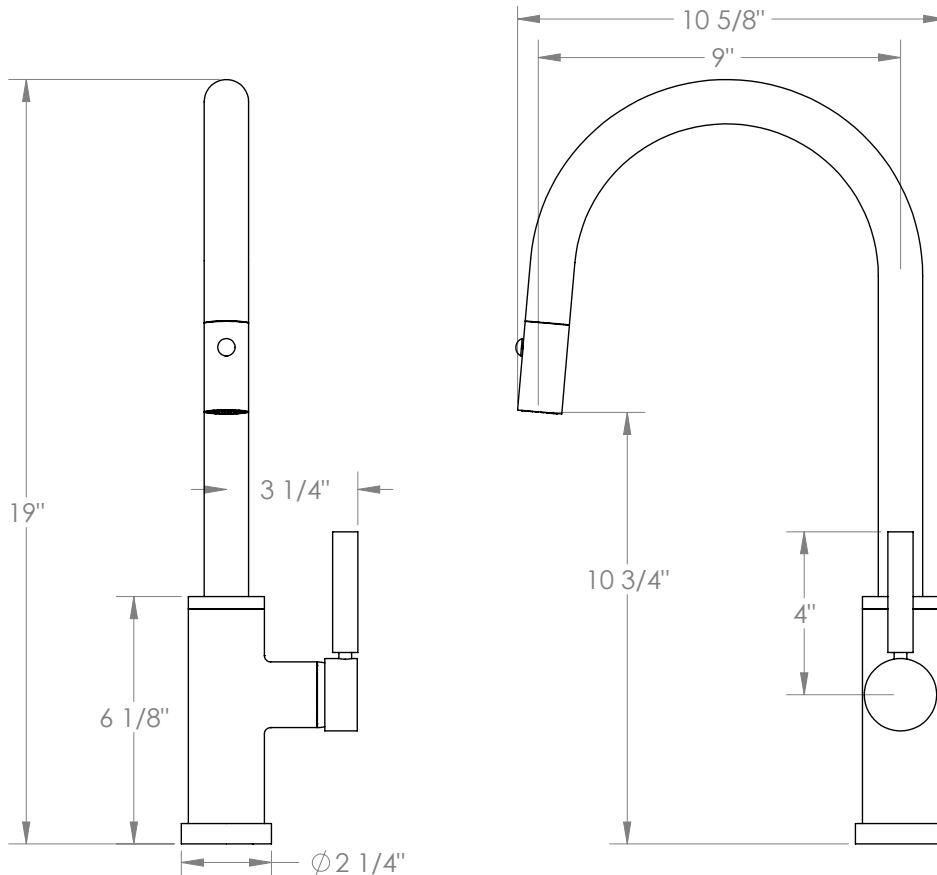

WATERMARK

BROOKLYN, NEW YORK

Loft 2.0 23-7.3PG2-L8

Deck Mounted, Gooseneck, Monoblock Kitchen
Faucet with Pull Down Spray - High Spout

- Pullout Hose Length: 14-16" (Final Length May Vary Depending on Spout Type)
- Fits Deck Up To 1-1/2" Thick
- Recommended Mounting Hole: 1-3/8"
- All Lead-Free Brass Construction
- Flow Rate: 1.75 GPM
- Ceramic Mixing Cartridge
- 2 Flow Patterns, Aerated and Spray, Controlled By One Button
- 360° Rotating Spout with Magnetic Docking for Spray
- Professional Installation Required

Available in all finishes shown on the [Watermark Designs website](https://www.watermark-designs.com)

Meets the applicable requirements of ASME A112.18.1-2005/CSA B125.1-05, entitled "Plumbing Supply Fittings".

Watermark Designs reserves the right to make revisions without notice to produce specifications. All product dimensions are nominal.

09/2023

350 Dewitt Ave. Brooklyn, NY 11207 USA | T: 1 718 257 2800 | F: 1 718 257 2144 | customerservice@watermark-designs.com