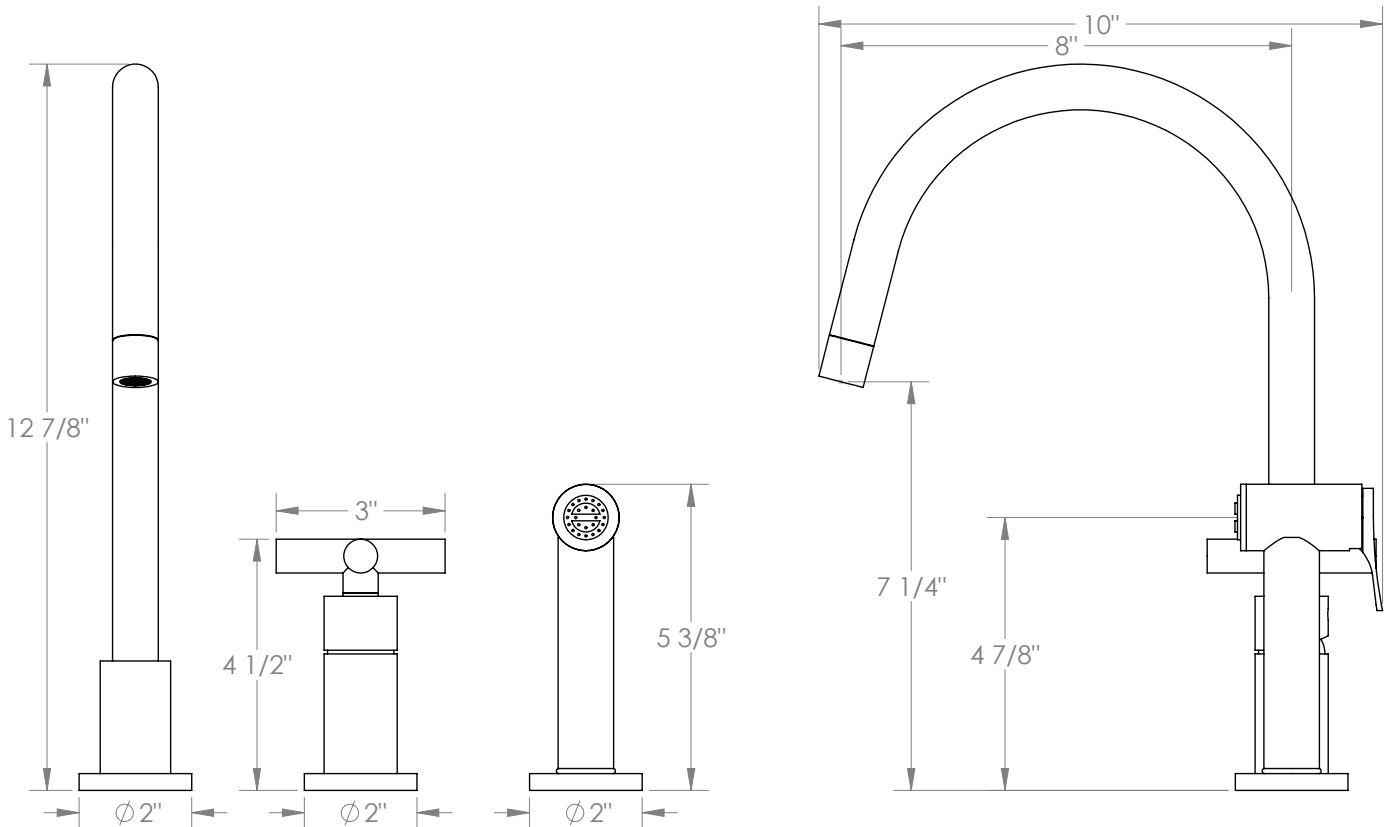

# WATERMARK

BROOKLYN, NEW YORK

*Loft 2.0*

**23-7.1.3GA-L9V**

Deck Mounted, Single Handle, Gooseneck  
Faucet with Side Spray

- Side Spray Hose Length: 50" (Final Length May Vary)
- Fits Deck Up To 1-3/4" Thick
- Recommended Mounting Hole: 1-3/8"
- All Lead-Free Brass Construction
- Flow Rate: 1.75 GPM
- Ceramic Mixing Cartridge
- 360° Rotating Spout
- Professional Installation Required

Available in all finishes shown on the [Watermark Designs website](https://www.watermark-designs.com)

Meets the applicable requirements of ASME A112.18.1-2005/CSA B125.1-05, entitled "Plumbing Supply Fittings".

Watermark Designs reserves the right to make revisions without notice to produce specifications. All product dimensions are nominal.

09/2023

350 Dewitt Ave. Brooklyn, NY 11207 USA | T: 1 718 257 2800 | F: 1 718 257 2144 | [customerservice@watermark-designs.com](mailto:customerservice@watermark-designs.com)