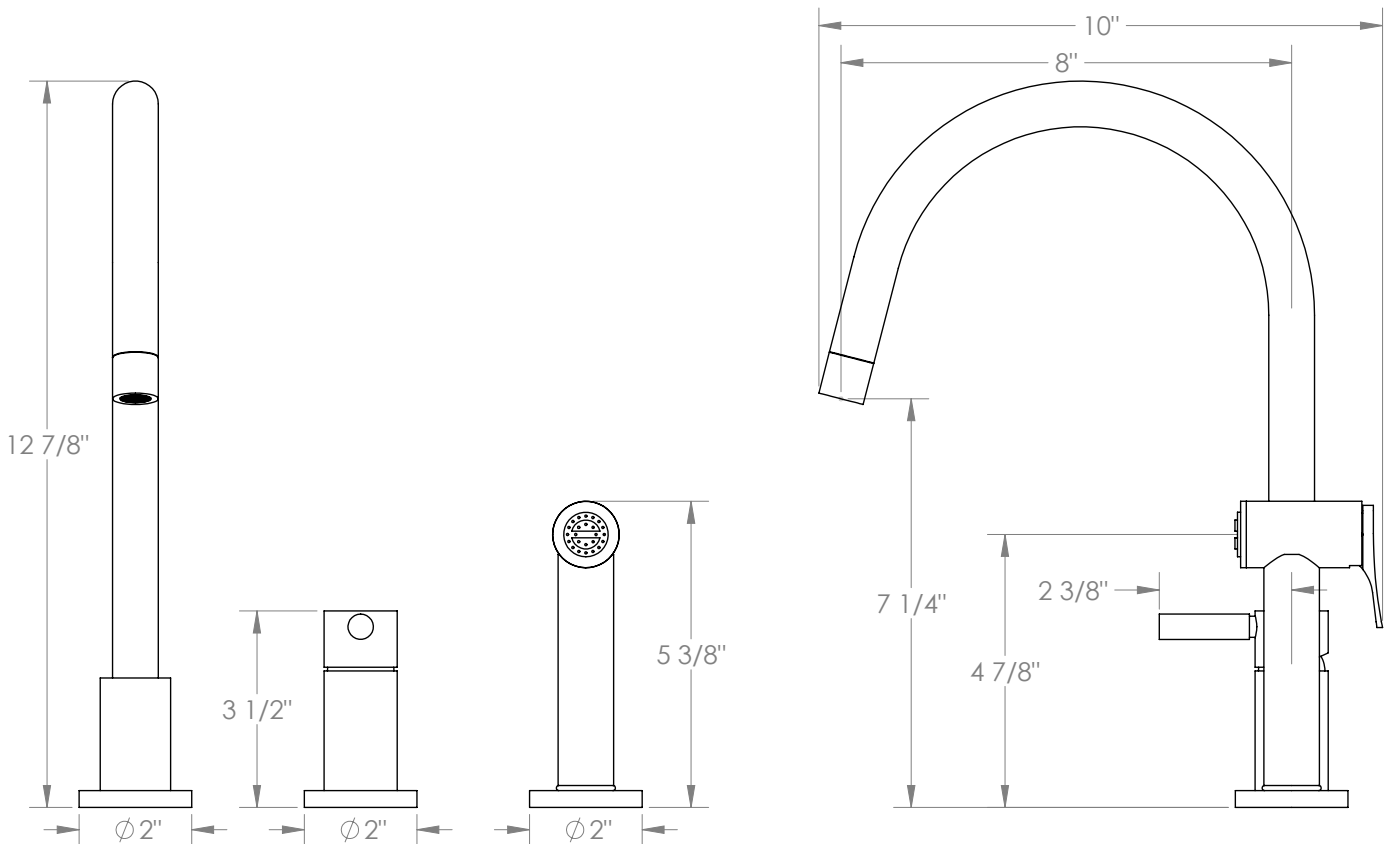

WATERMARK

BROOKLYN, NEW YORK

Loft 2.0

23-7.1.3GA-L8V

Deck Mounted, Single Handle, Gooseneck
Faucet with Side Spray

- Side Spray Hose Length: 50" (Final Length May Vary)
- Fits Deck Up To 1-3/4" Thick
- Recommended Mounting Hole: 1-3/8"
- All Lead-Free Brass Construction
- Flow Rate: 1.75 GPM
- Ceramic Mixing Cartridge
- 360° Rotating Spout
- Professional Installation Required

Available in all finishes shown on the [Watermark Designs website](https://www.watermarkdesigns.com)

Meets the applicable requirements of ASME A112.18.1-2005/CSA B125.1-05, entitled "Plumbing Supply Fittings".

Watermark Designs reserves the right to make revisions without notice to produce specifications. All product dimensions are nominal.

09/2023

350 Dewitt Ave. Brooklyn, NY 11207 USA | T: 1 718 257 2800 | F: 1 718 257 2144 | customerservice@watermark-designs.com