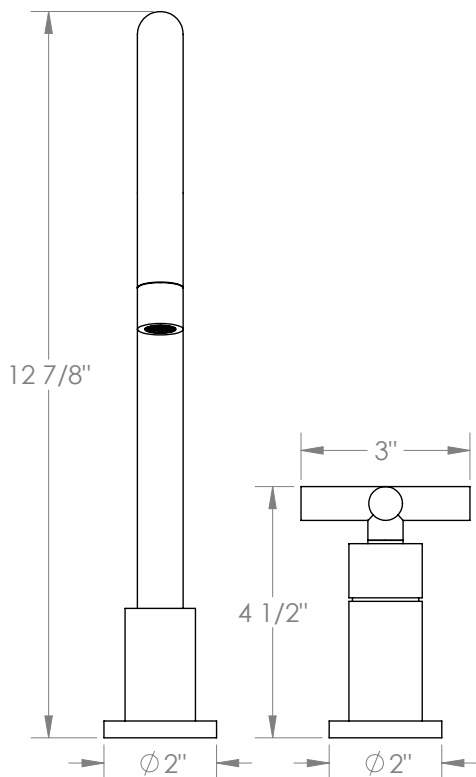

WATERMARK

BROOKLYN, NEW YORK

Loft 2.0

23-7.1.3G-L9V

Deck Mounted, Single Handle, Gooseneck
Faucet

- Fits Deck Up To 3" Thick
- Recommended Mounting Hole: 1-3/8"
- All Lead-Free Brass Construction
- Flow Rate: 1.75 GPM
- Ceramic Mixing Cartridge
- 360° Rotating Spout
- Professional Installation Required

Available in all finishes shown on the [Watermark Designs website](https://www.watermark-designs.com)

Meets the applicable requirements of ASME A112.18.1-2005/CSA B125.1-05, entitled "Plumbing Supply Fittings".

Watermark Designs reserves the right to make revisions without notice to produce specifications. All product dimensions are nominal.

09/2023

350 Dewitt Ave. Brooklyn, NY 11207 USA | T: 1 718 257 2800 | F: 1 718 257 2144 | customerservice@watermark-designs.com