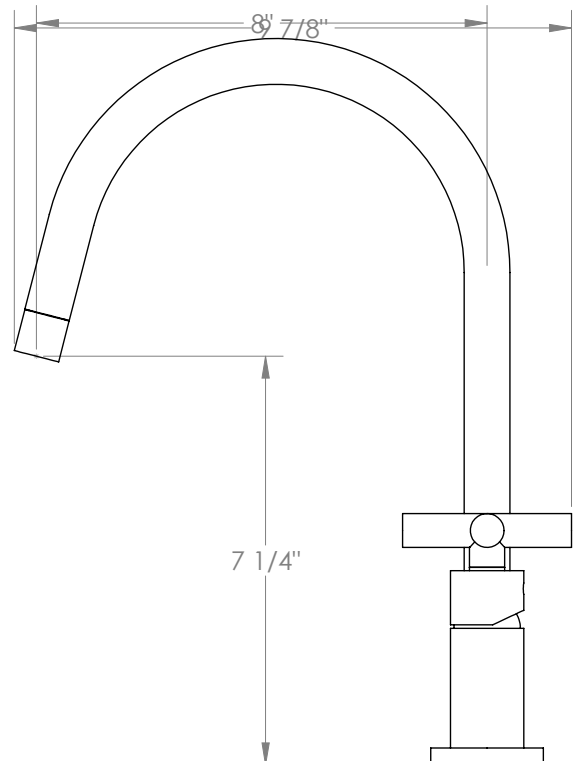

WATERMARK

BROOKLYN, NEW YORK

Loft 2.0

23-7.1.3G-L9V

Deck Mounted, Single Handle, Gooseneck
Faucet

- Fits Deck Up To 3" Thick
- Recommended Mounting Hole: 1-3/8"
- All Lead-Free Brass Construction
- Flow Rate: 1.75 GPM
- Ceramic Mixing Cartridge
- 360° Rotating Spout
- Professional Installation Required

Available in all finishes shown on the [Watermark Designs website](https://www.watermark-designs.com)

Meets the applicable requirements of ASME A112.18.1-2005/CSA B125.1-05, entitled "Plumbing Supply Fittings".

Watermark Designs reserves the right to make revisions without notice to produce specifications. All product dimensions are nominal.

09/2023

350 Dewitt Ave. Brooklyn, NY 11207 USA | T: 1 718 257 2800 | F: 1 718 257 2144 | customerservice@watermark-designs.com