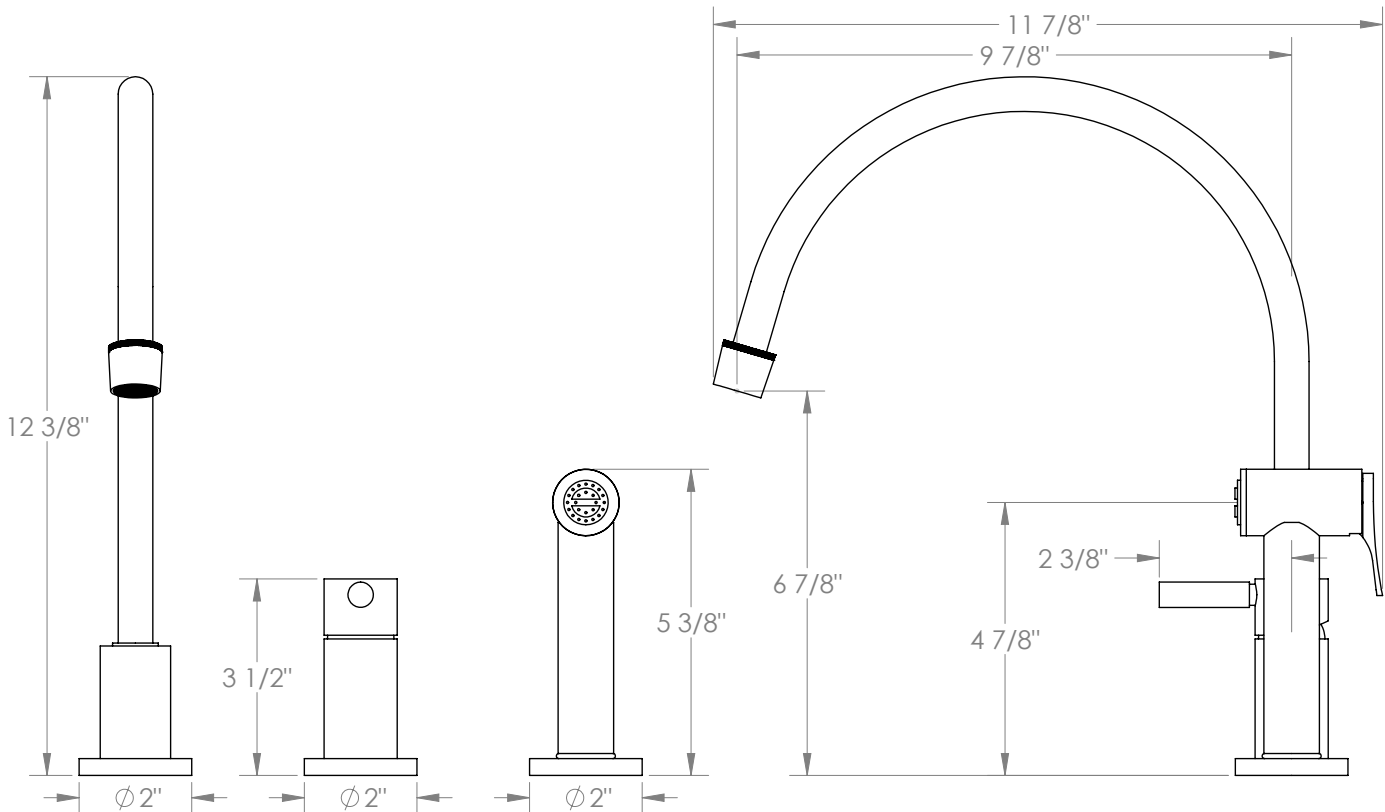

# WATERMARK

BROOKLYN, NEW YORK

*Loft 2.0*

**23-7.1.3EGA-L8V**

Deck Mounted, Single Handle, Extended  
Gooseneck Faucet with Side Spray

- Side Spray Hose Length: 50" (Final Length May Vary)
- Fits Deck Up To 1-3/4" Thick
- Recommended Mounting Hole: 1-3/8"
- All Lead-Free Brass Construction
- Flow Rate: 1.75 GPM
- Ceramic Mixing Cartridge
- 360° Rotating Spout
- Professional Installation Required

Available in all finishes shown on the [Watermark Designs website](https://www.watermark-designs.com)

Meets the applicable requirements of ASME A112.18.1-2005/CSA B125.1-05, entitled "Plumbing Supply Fittings".

Watermark Designs reserves the right to make revisions without notice to produce specifications. All product dimensions are nominal.

09/2023

350 Dewitt Ave. Brooklyn, NY 11207 USA | T: 1 718 257 2800 | F: 1 718 257 2144 | [customerservice@watermark-designs.com](mailto:customerservice@watermark-designs.com)