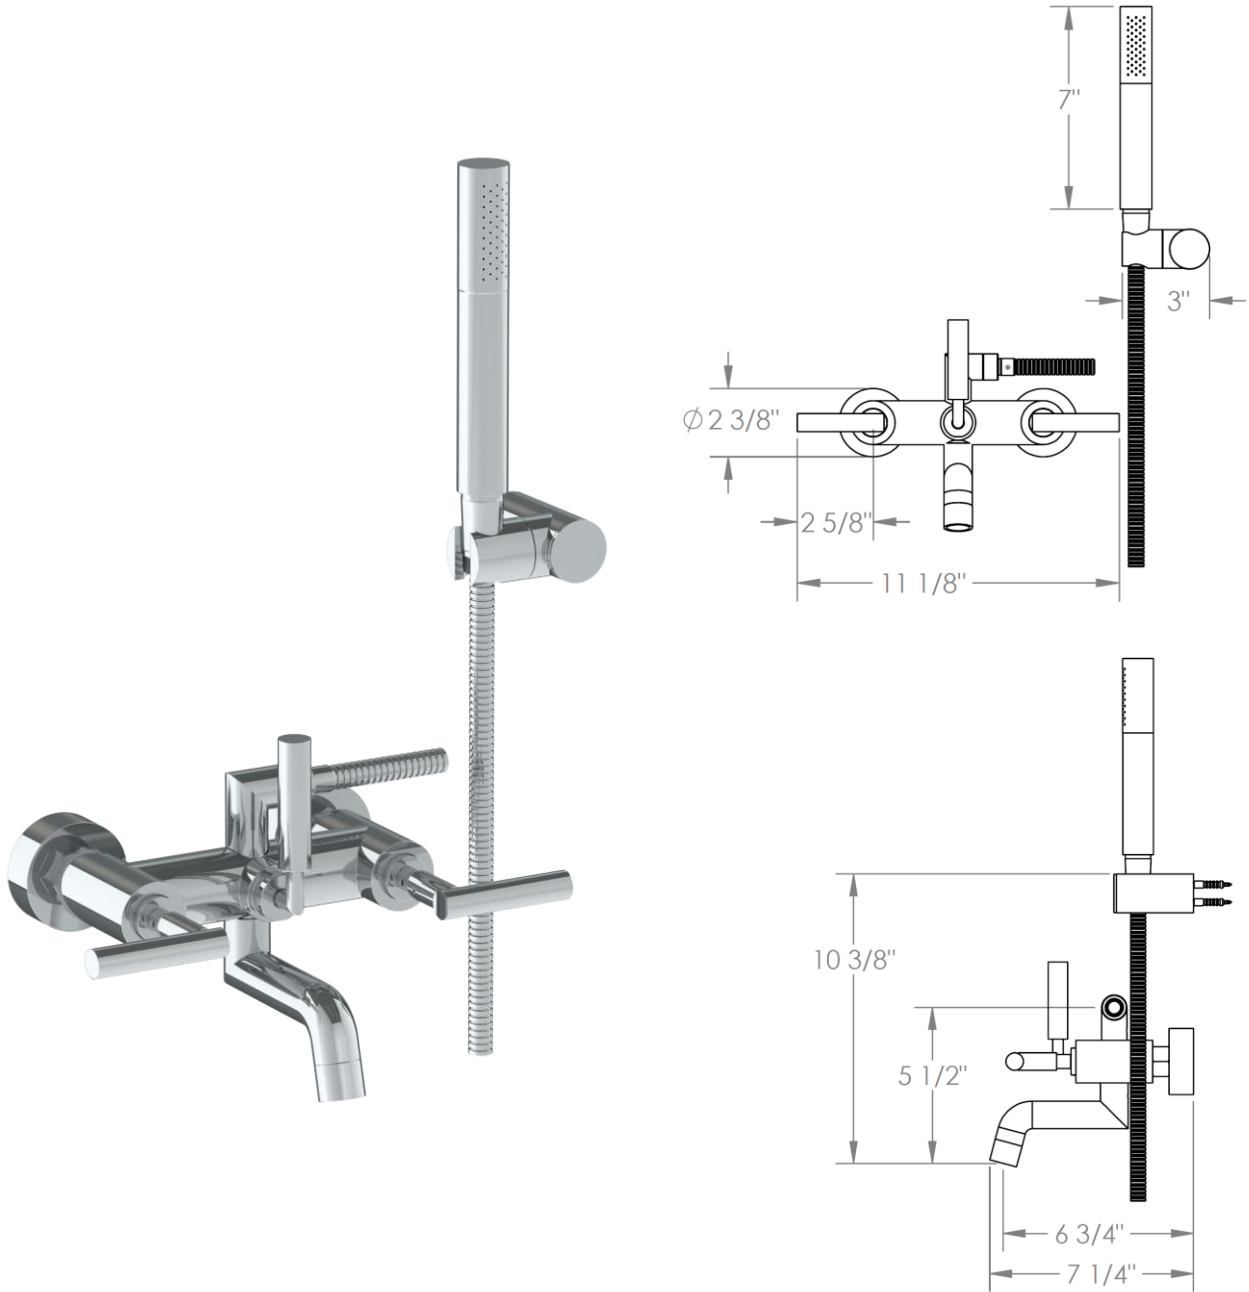

23-5.2-L8

Wall Mounted Bath Set with Hand Shower

Meets the applicable requirements of ASME A112.18.1-2005/CSA B125.1-05, entitled "Plumbing Supply Fittings"