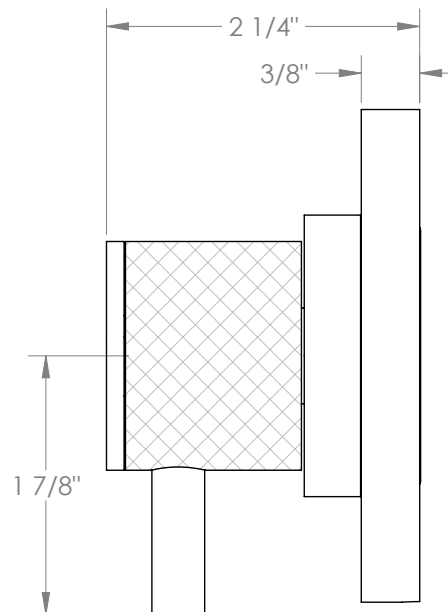

WATERMARK

BROOKLYN, NEW YORK

Titanium 22-WTRTP-TIC Wall Mounted Trim with Faceplate

- For use with the: SS-TS200-C, SS-TS200-H, SS-TS150-C, SS-TS150-H, SS-WD2, SS-WD3, SS-VCWD2, or SS-VCWD3 concealed rough
- Professional Installation Required

Available in all finishes shown on the [Watermark Designs website](#)

Meets the applicable requirements of ASME A112.18.1-2005/CSA B125.1-05, entitled "Plumbing Supply Fittings".

Watermark Designs reserves the right to make revisions without notice to produce specifications. All product dimensions are nominal.