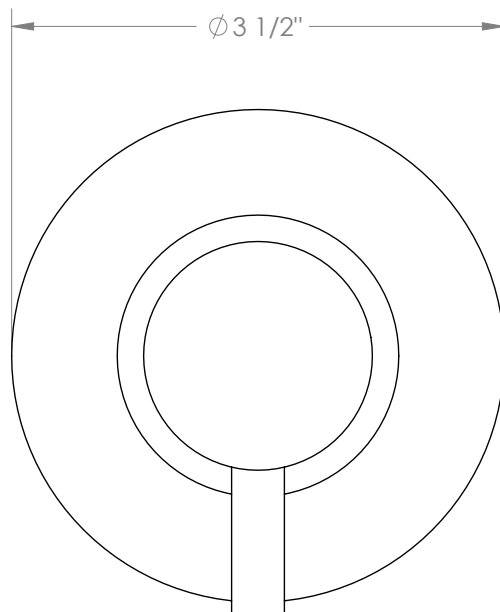

WATERMARK

BROOKLYN, NEW YORK

Titanium 22-WTRTP-TIC Wall Mounted Trim with Faceplate

- For use with the: SS-TS200-C, SS-TS200-H, SS-TS150-C, SS-TS150-H, SS-WD2, SS-WD3, SS-VCWD2, or SS-VCWD3 concealed rough
- Professional Installation Required

Available in all finishes shown on the [Watermark Designs website](#)

Meets the applicable requirements of ASME A112.18.1-2005/CSA B125.1-05, entitled "Plumbing Supply Fittings".

Watermark Designs reserves the right to make revisions without notice to produce specifications. All product dimensions are nominal.