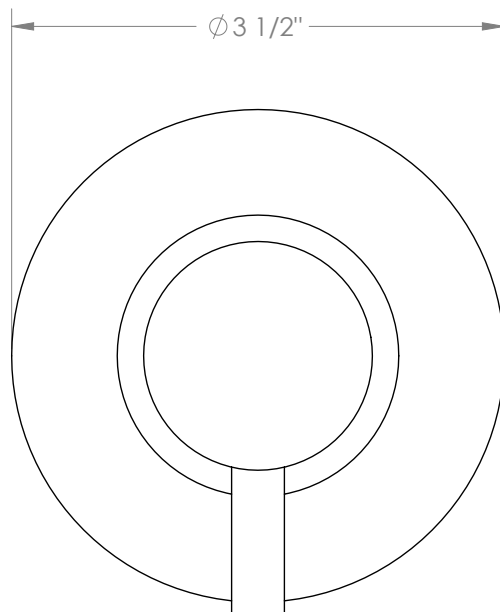

WATERMARK

BROOKLYN, NEW YORK

Titanium 22-WTRTP-TIB

Wall Mounted Trim with Faceplate

- For use with the: SS-TS200-C, SS-TS200-H, SS-TS150-C, SS-TS150-H, SS-WD2, SS-WD3, SS-VCWD2, or SS-VCWD3 concealed rough
- Professional Installation Required

Available in all finishes shown on the [Watermark Designs website](#)

Meets the applicable requirements of ASME A112.18.1-2005/CSA B125.1-05, entitled "Plumbing Supply Fittings".

Watermark Designs reserves the right to make revisions without notice to produce specifications. All product dimensions are nominal.