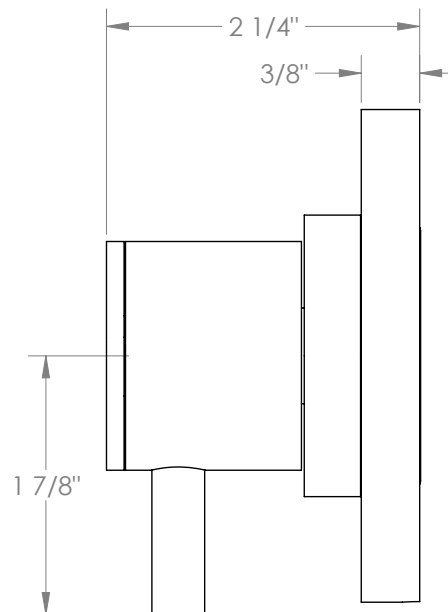

WATERMARK

BROOKLYN, NEW YORK

Titanium 22-WTRTP-TIB

Wall Mounted Trim with Faceplate

- For use with the: SS-TS200-C, SS-TS200-H, SS-TS150-C, SS-TS150-H, SS-WD2, SS-WD3, SS-VCWD2, or SS-VCWD3 concealed rough
- Professional Installation Required

Available in all finishes shown on the [Watermark Designs website](#)

Meets the applicable requirements of ASME A112.18.1-2005/CSA B125.1-05, entitled "Plumbing Supply Fittings".

Watermark Designs reserves the right to make revisions without notice to produce specifications. All product dimensions are nominal.