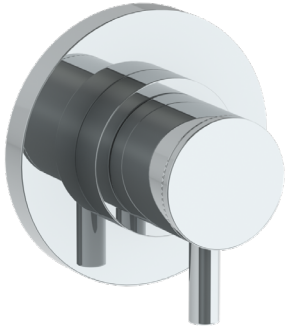

WATERMARK

BROOKLYN, NEW YORK

Titanium 22-WTRTP-TIB

Wall Mounted Trim with Faceplate

- For use with the: SS-TS200-C, SS-TS200-H, SS-TS150-C, SS-TS150-H, SS-WD2, SS-WD3, SS-VCWD2, or SS-VCWD3 concealed rough
- Professional Installation Required

Available in all finishes shown on the [Watermark Designs website](#)

Meets the applicable requirements of ASME A112.18.1-2005/CSA B125.1-05, entitled "Plumbing Supply Fittings".

Watermark Designs reserves the right to make revisions without notice to produce specifications. All product dimensions are nominal.