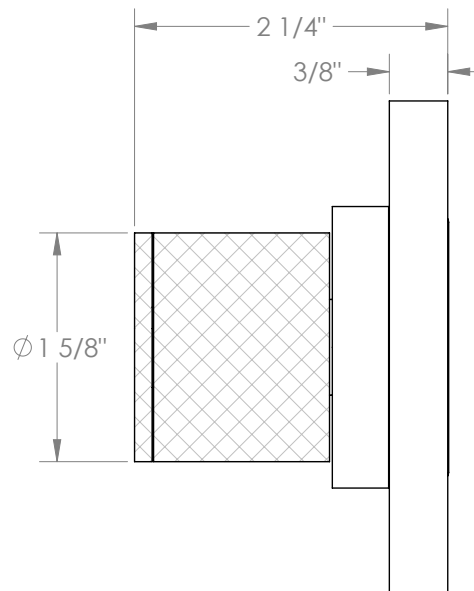

## Titanium 22-WTRTP-TIA

Wall Mounted Trim with Faceplate

- For use with the: SS-TS200-C, SS-TS200-H, SS-TS150-C, SS-TS150-H, SS-WD2, SS-WD3, SS-VCWD2, or SS-VCWD3 concealed rough
- Professional Installation Required

Available in all finishes shown on the [Watermark Designs website](#)

Meets the applicable requirements of ASME A112.18.1-2005/CSA B125.1-05, entitled "Plumbing Supply Fittings".

Watermark Designs reserves the right to make revisions without notice to produce specifications. All product dimensions are nominal.