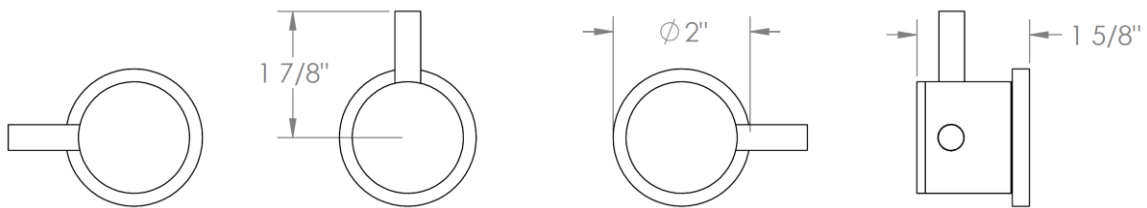

22-WTR3-TIB

Wall Mounted 3-Valve Shower Trim with Alignment Kit
For use with SS-503 concealed rough

WATERMARK DESIGNS 11/27/2018