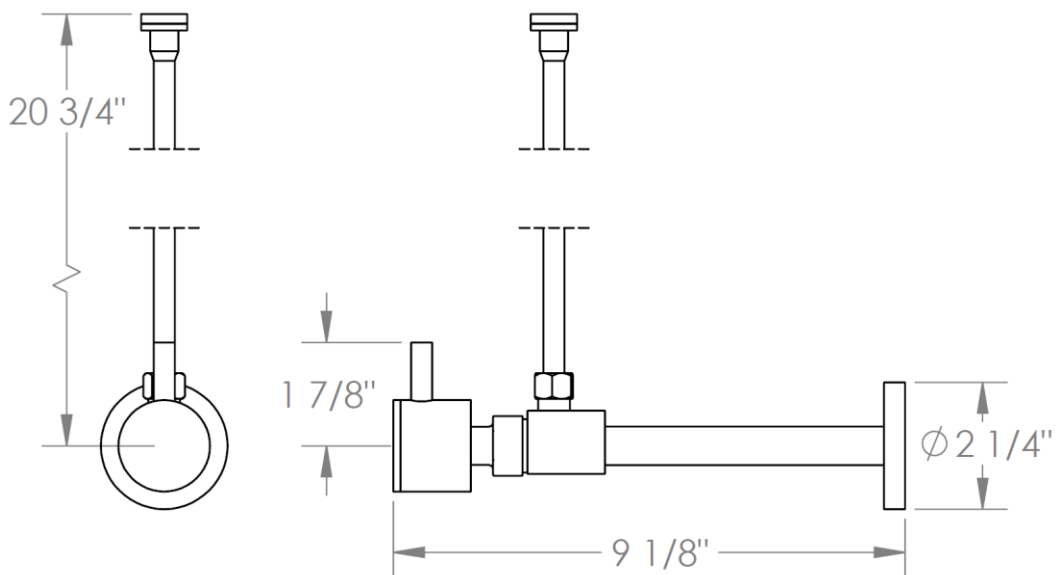

22-MAS7-TIB

Toilet Angle Stop Kit

1/2" Sweat x 3/8" OD Compression

WATERMARK DESIGNS 1/24/2019

350 Dewitt Ave Brooklyn NY 11207 USA T 718 257 2800 F 718 257 2144 info@watermark-designs.com