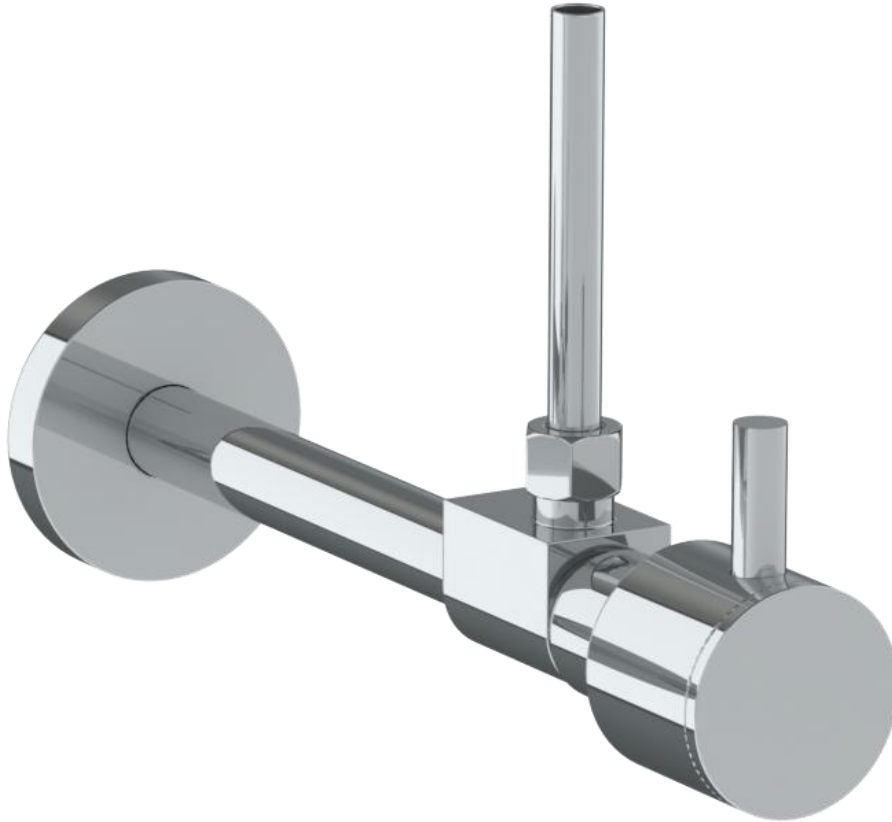

22-MAS7-TIB

Toilet Angle Stop Kit

1/2" Sweat x 3/8" OD Compression

WATERMARK DESIGNS 1/24/2019

350 Dewitt Ave Brooklyn NY 11207 USA T 718 257 2800 F 718 257 2144 info@watermark-designs.com