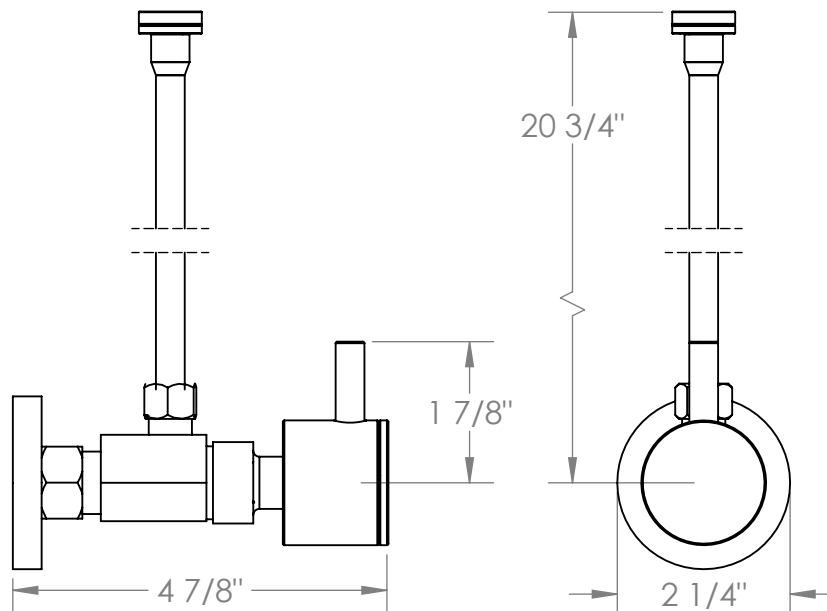

22-MAS5-TIC

Toilet Angle Stop Kit

1/2" Compression x 3/8" OD Compression

Meets the applicable requirements of ASME A112.18.1-2005/CSA B125.1-05, entitled "Plumbing Supply Fittings"

WATERMARK DESIGNS 8/26/2019