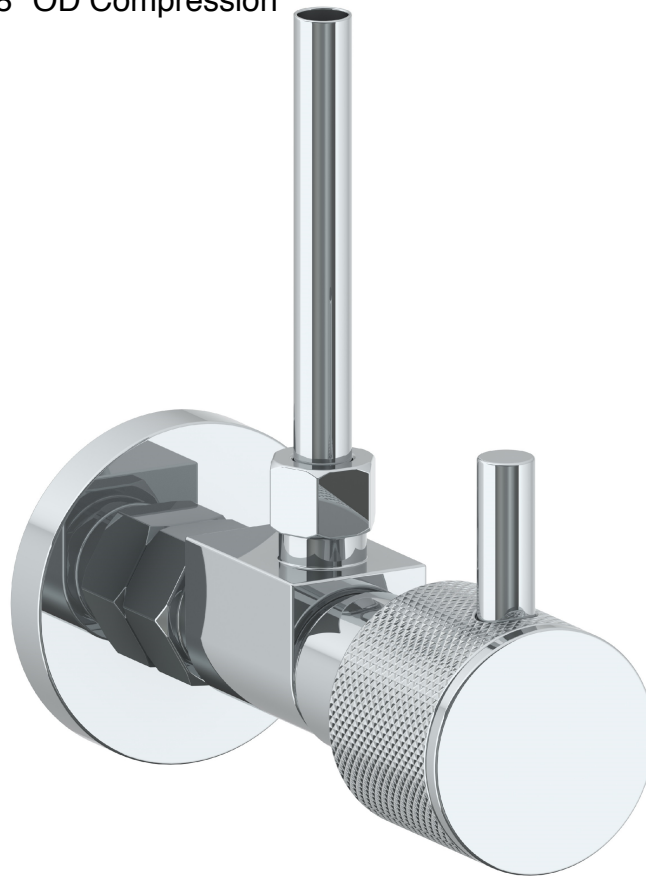

22-MAS5-TIC

Toilet Angle Stop Kit

1/2" Compression x 3/8" OD Compression

Meets the applicable requirements of ASME A112.18.1-2005/CSA B125.1-05, entitled "Plumbing Supply Fittings"

WATERMARK DESIGNS 8/26/2019