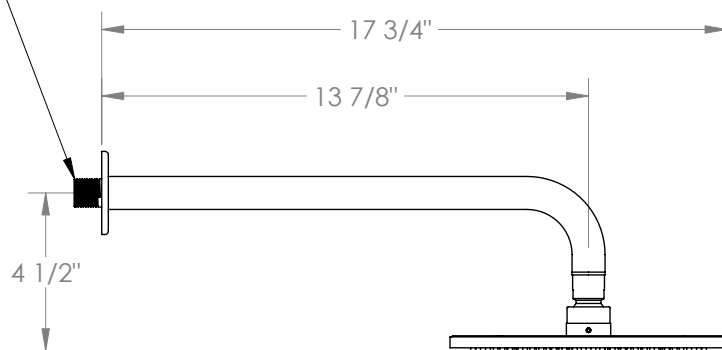

WATERMARK

BROOKLYN, NEW YORK

Titanium

22-HAF.1

Wall Mounted Showerhead

- Flow Rate: 1.75 GPM at 80 psi
- Self-Cleaning Silicone Jets
- Includes: SS-703AF and SH-TIT50.
- Professional Installation Required.

Available in all finishes shown on the [Watermark Designs website](#)

1/2"-14 NPT MALE

Meets the applicable requirements of ASME A112.18.1-2005/CSA B125.1-05, entitled "Plumbing Supply Fittings".

Watermark Designs reserves the right to make revisions without notice to product specifications. All product dimensions are nominal.