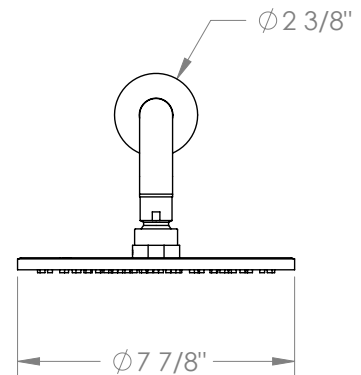

WATERMARK

BROOKLYN, NEW YORK

Titanium

22-HAF.1

Wall Mounted Showerhead

- Flow Rate: 1.75 GPM at 80 psi
- Self-Cleaning Silicone Jets
- Includes: SS-703AF and SH-TIT50.
- Professional Installation Required.

Available in all finishes shown on the [Watermark Designs website](#)

1/2"-14 NPT MALE

Meets the applicable requirements of ASME A112.18.1-2005/CSA B125.1-05, entitled "Plumbing Supply Fittings".

Watermark Designs reserves the right to make revisions without notice to product specifications. All product dimensions are nominal.