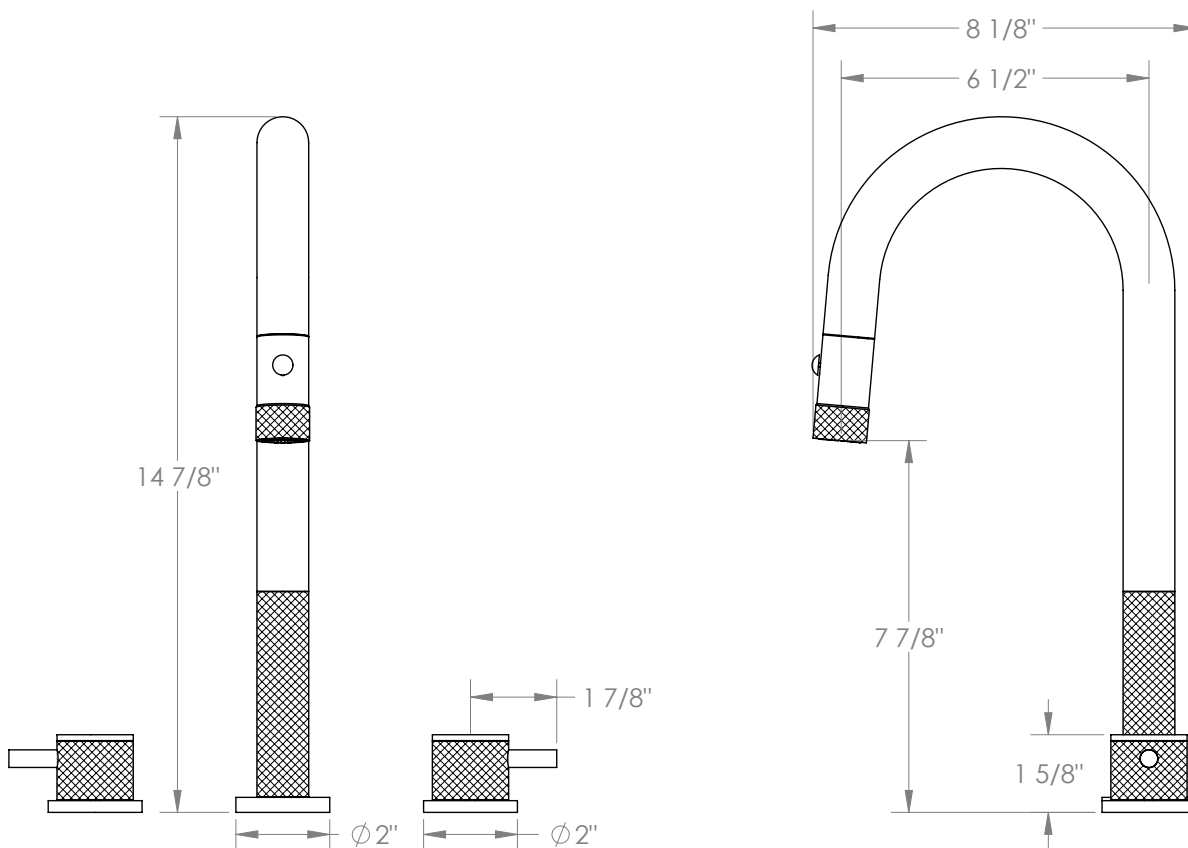

WATERMARK

BROOKLYN, NEW YORK

Titanium 22-9PG4-TIC

Deck Mounted, Two Handle, Gooseneck Kitchen
Prep Faucet with Pull Down Spray

- Pullout Hose Length: 14-16" (Final Length May Vary Depending on Spout Type)
- Fits Deck Up To 2-1/2" Thick
- Recommended Mounting Hole: 1-3/8"
- All Lead-Free Brass Construction
- Flow Rate: 1.75 GPM
- 1/4 Turn Ceramic Cartridge
- 2 Flow Patterns, Aerated and Spray, Controlled By One Button
- 360° Rotating Spout with Magnetic Docking for Spray
- Professional Installation Required

Available in all finishes shown on the [Watermark Designs website](https://www.watermark-designs.com)

Meets the applicable requirements of ASME A112.18.1-2005/CSA B125.1-05, entitled "Plumbing Supply Fittings".

Watermark Designs reserves the right to make revisions without notice to produce specifications. All product dimensions are nominal.

09/2023

350 Dewitt Ave. Brooklyn, NY 11207 USA | T: 1 718 257 2800 | F: 1 718 257 2144 | customerservice@watermark-designs.com