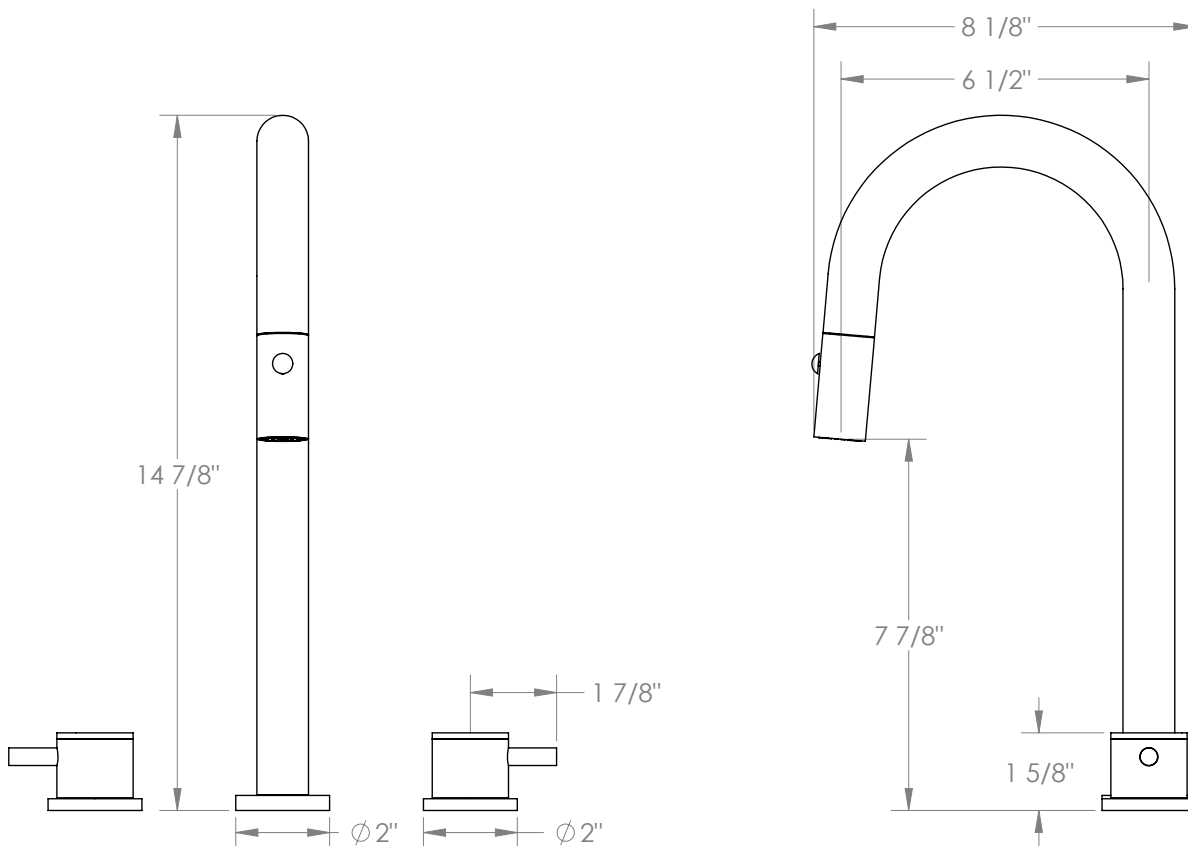

## Titanium 22-9PG4-TIB

Deck Mounted, Two Handle, Gooseneck Kitchen  
Prep Faucet with Pull Down Spray

- Pullout Hose Length: 14-16" (Final Length May Vary Depending on Spout Type)
- Fits Deck Up To 2-1/2" Thick
- Recommended Mounting Hole: 1-3/8"
- All Lead-Free Brass Construction
- Flow Rate: 1.75 GPM
- 1/4 Turn Ceramic Cartridge
- 2 Flow Patterns, Aerated and Spray, Controlled By One Button
- 360° Rotating Spout with Magnetic Docking for Spray
- Professional Installation Required

Available in all finishes shown on the [Watermark Designs website](https://www.watermark-designs.com)

Meets the applicable requirements of ASME A112.18.1-2005/CSA B125.1-05, entitled "Plumbing Supply Fittings".

Watermark Designs reserves the right to make revisions without notice to produce specifications. All product dimensions are nominal.

09/2023

350 Dewitt Ave. Brooklyn, NY 11207 USA | T: 1 718 257 2800 | F: 1 718 257 2144 | [customerservice@watermark-designs.com](mailto:customerservice@watermark-designs.com)