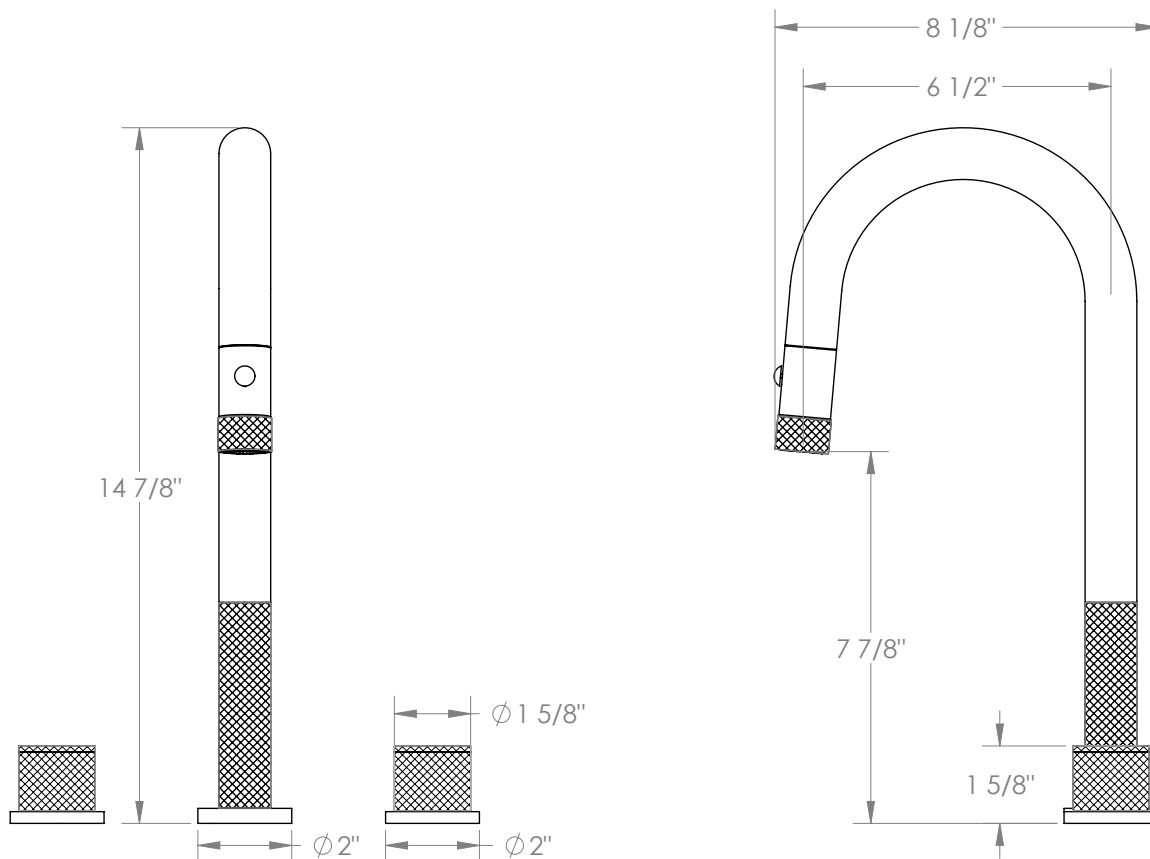

WATERMARK

BROOKLYN, NEW YORK

Titanium 22-9PG4-TIA

Deck Mounted, Two Handle, Gooseneck Kitchen
Prep Faucet with Pull Down Spray

- Pullout Hose Length: 14-16" (Final Length May Vary Depending on Spout Type)
- Fits Deck Up To 2-1/2" Thick
- Recommended Mounting Hole: 1-3/8"
- All Lead-Free Brass Construction
- Flow Rate: 1.75 GPM
- 1/4 Turn Ceramic Cartridge
- 2 Flow Patterns, Aerated and Spray, Controlled By One Button
- 360° Rotating Spout with Magnetic Docking for Spray
- Professional Installation Required

Available in all finishes shown on the [Watermark Designs website](https://www.watermark-designs.com)

Meets the applicable requirements of ASME A112.18.1-2005/CSA B125.1-05, entitled "Plumbing Supply Fittings".

Watermark Designs reserves the right to make revisions without notice to produce specifications. All product dimensions are nominal.

09/2023

350 Dewitt Ave. Brooklyn, NY 11207 USA | T: 1 718 257 2800 | F: 1 718 257 2144 | customerservice@watermark-designs.com