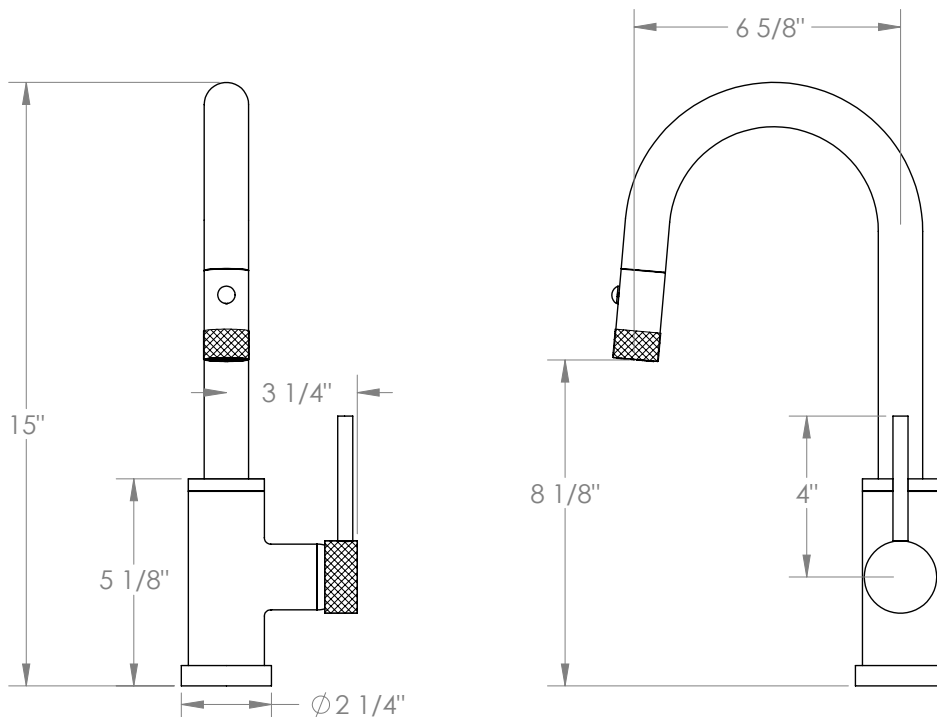

WATERMARK

BROOKLYN, NEW YORK

Titanium 22-9.3PG2-TIC

Deck Mounted, Gooseneck, Monoblock Kitchen
Prep Faucet with Pull Down Spray

- Pullout Hose Length: 14-16" (Final Length May Vary Depending on Spout Type)
- Fits Deck Up To 1-1/2" Thick
- Recommended Mounting Hole: 1-3/8"
- All Lead-Free Brass Construction
- Flow Rate: 1.75 GPM
- Ceramic Mixing Cartridge
- 2 Flow Patterns, Aerated and Spray, Controlled By One Button
- 360° Rotating Spout with Magnetic Docking for Spray
- Professional Installation Required

Available in all finishes shown on the [Watermark Designs website](https://www.watermarkdesigns.com)

Meets the applicable requirements of ASME A112.18.1-2005/CSA B125.1-05, entitled "Plumbing Supply Fittings".

Watermark Designs reserves the right to make revisions without notice to produce specifications. All product dimensions are nominal.

09/2023

350 Dewitt Ave. Brooklyn, NY 11207 USA | T: 1 718 257 2800 | F: 1 718 257 2144 | customerservice@watermark-designs.com