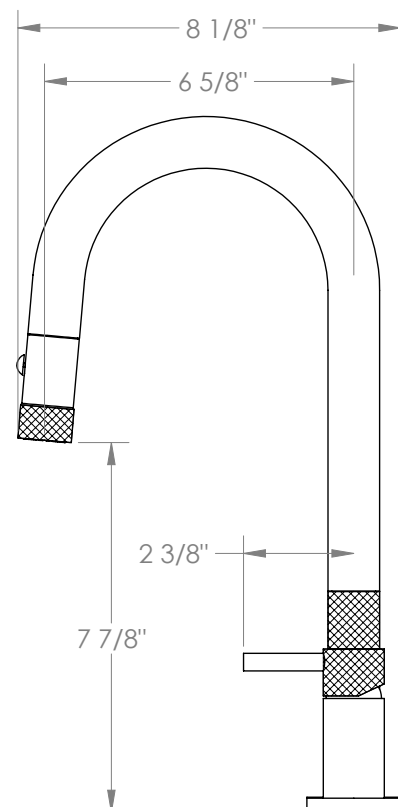

WATERMARK

BROOKLYN, NEW YORK

Titanium

22-9.1.3PG2-TICV

Deck Mounted, Single Handle, Gooseneck Kitchen Prep Faucet with Pull Down Spray

- Pullout Hose Length: 14-16" (Final Length May Vary Depending on Spout Type)
- Fits Deck Up To 2-1/2" Thick
- Recommended Mounting Hole: 1-3/8"
- All Lead-Free Brass Construction
- Flow Rate: 1.75 GPM
- Ceramic Mixing Cartridge
- 2 Flow Patterns, Aerated and Spray, Controlled By One Button
- 360° Rotating Spout with Magnetic Docking for Spray
- Professional Installation Required

Available in all finishes shown on the [Watermark Designs website](https://www.watermarkdesigns.com)

Meets the applicable requirements of ASME A112.18.1-2005/CSA B125.1-05, entitled "Plumbing Supply Fittings".

Watermark Designs reserves the right to make revisions without notice to produce specifications. All product dimensions are nominal.

09/2023

350 Dewitt Ave. Brooklyn, NY 11207 USA | T: 1 718 257 2800 | F: 1 718 257 2144 | customerservice@watermark-designs.com