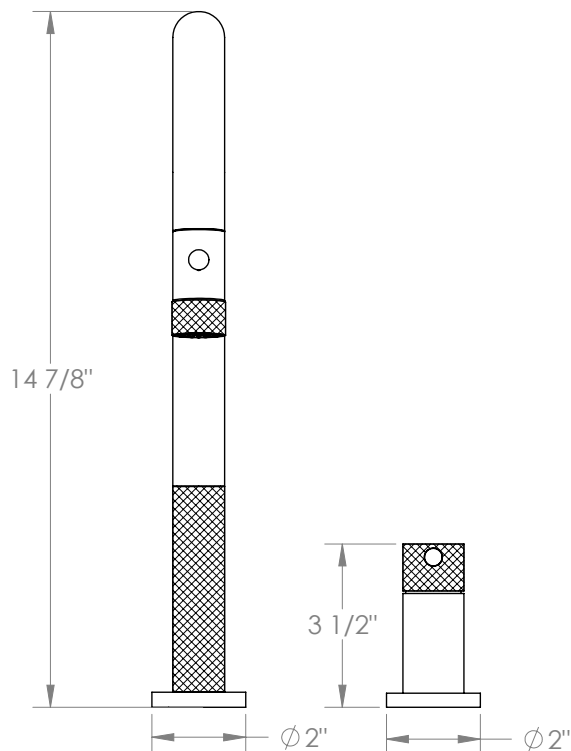

WATERMARK

BROOKLYN, NEW YORK

Titanium

22-9.1.3PG2-TICV

Deck Mounted, Single Handle, Gooseneck Kitchen Prep Faucet with Pull Down Spray

- Pullout Hose Length: 14-16" (Final Length May Vary Depending on Spout Type)
- Fits Deck Up To 2-1/2" Thick
- Recommended Mounting Hole: 1-3/8"
- All Lead-Free Brass Construction
- Flow Rate: 1.75 GPM
- Ceramic Mixing Cartridge
- 2 Flow Patterns, Aerated and Spray, Controlled By One Button
- 360° Rotating Spout with Magnetic Docking for Spray
- Professional Installation Required

Available in all finishes shown on the [Watermark Designs website](https://www.watermarkdesigns.com)

Meets the applicable requirements of ASME A112.18.1-2005/CSA B125.1-05, entitled "Plumbing Supply Fittings".